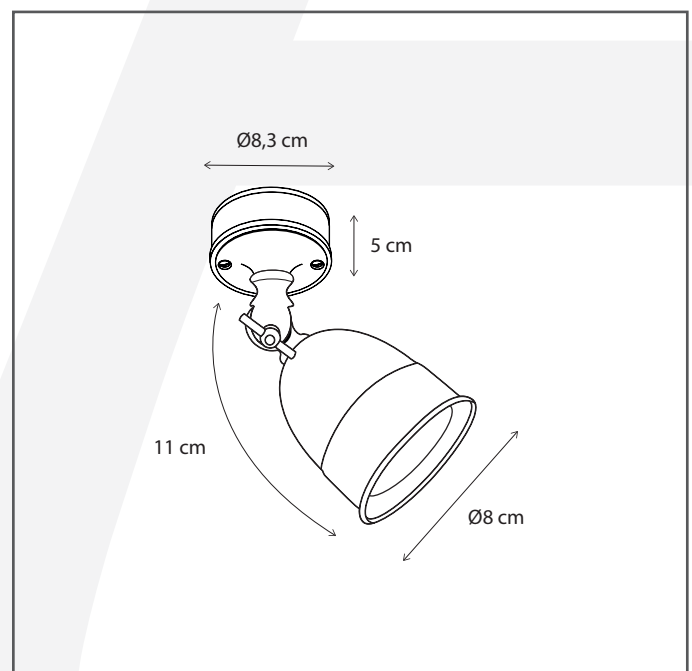

Authentage

Lighting - Verlichting - Eclairage - Beleuchtung
Belgian Design

Poire on round base

POI201F83

General information

Location:	INDOOR
Application:	SPOT
Collection:	POIRE
Material:	Frame: Brass
Finish:	Chrome

Dimensions and weight

Length (cm):	-
Width (cm):	8,3
Height (cm):	16
Depth (cm):	8,3
Weight (kg):	0,68

Product Specifications

Max. Wattage circuit 1 (W):	8
Max. Wattage circuit 2 (W):	
Voltage (V):	230
Fitting:	BA15d
Driver included:	Yes
Transformer included:	Yes
Dali:	No
Color Temperature (K):	-
Integrated LED:	-
Lamps included:	No
IP rating (IP):	20
Dimmability remote:	Yes
Dimmability on product:	No