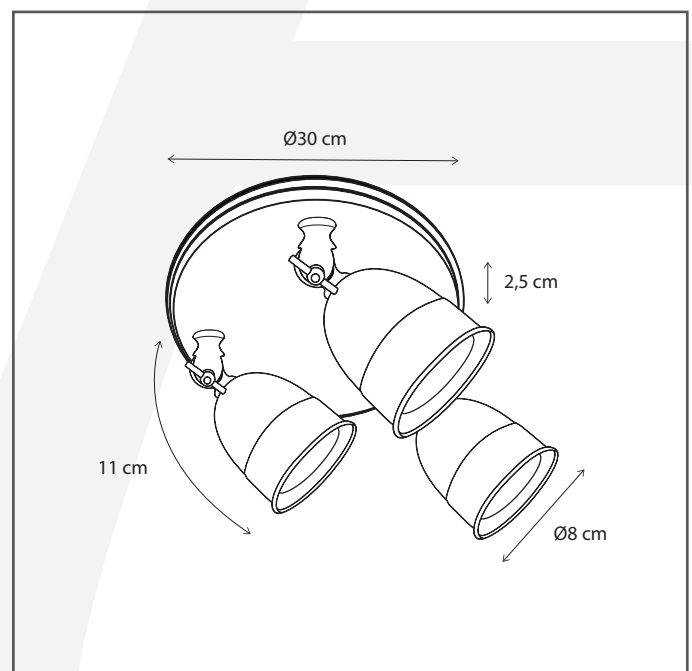

Authentage

Lighting - Verlichting - Eclairage - Beleuchtung
Belgian Design

Poire on round plate 6L

PO11L6R30

General information

Location:	INDOOR
Application:	SPOT
Collection:	POIRE
Material:	Frame: Brass
Finish:	Brushed nickel

Dimensions and weight

Length (cm):	-
Width (cm):	30
Height (cm):	14
Depth (cm):	30
Weight (kg):	2,4

Product Specifications

Max. Wattage circuit 1 (W):	6 x 8
Max. Wattage circuit 2 (W):	
Voltage (V):	230
Fitting:	GU10
Driver included:	No
Transformer included:	No
Dali:	Yes, on request
Color Temperature (K):	-
Integrated LED:	-
Lamps included:	No
IP rating (IP):	20
Dimmability remote:	Yes
Dimmability on product:	No

Poire on round plate large

For further questions don't hesitate to contact us via info@authentage.be or via 0032(0)3 355 10 40.