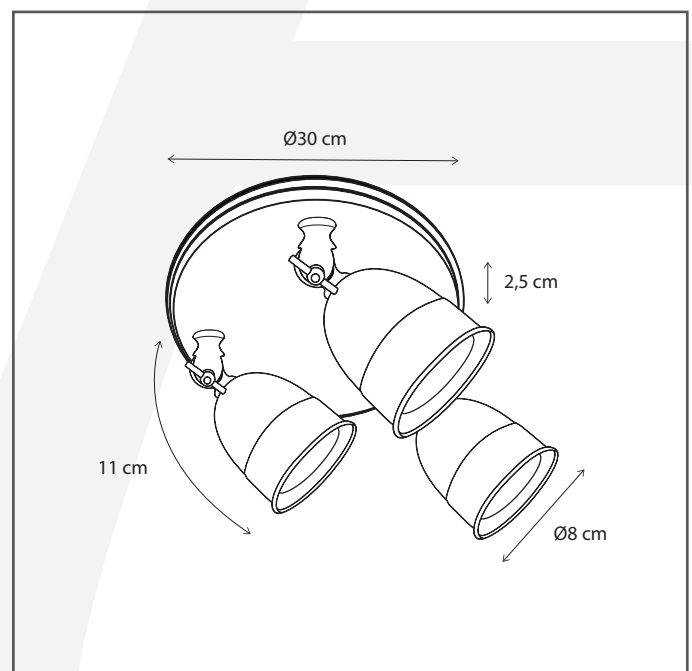

Authentage

Lighting - Verlichting - Eclairage - Beleuchtung
Belgian Design

Poire on round plate 3L

PO11L3R30

General information

Location:	INDOOR
Application:	SPOT
Collection:	POIRE
Material:	Frame: Brass
Finish:	Brushed nickel

Dimensions and weight

Length (cm):	-
Width (cm):	30
Height (cm):	14
Depth (cm):	30
Weight (kg):	1,7

Product Specifications

Max. Wattage circuit 1 (W):	3 x 8
Max. Wattage circuit 2 (W):	
Voltage (V):	230
Fitting:	GU10
Driver included:	No
Transformer included:	No
Dali:	Yes, on request
Color Temperature (K):	-
Integrated LED:	-
Lamps included:	No
IP rating (IP):	20
Dimmability remote:	Yes
Dimmability on product:	No

Poire on round plate large

For further questions don't hesitate to contact us via info@authentage.be or via 0032(0)3 355 10 40.