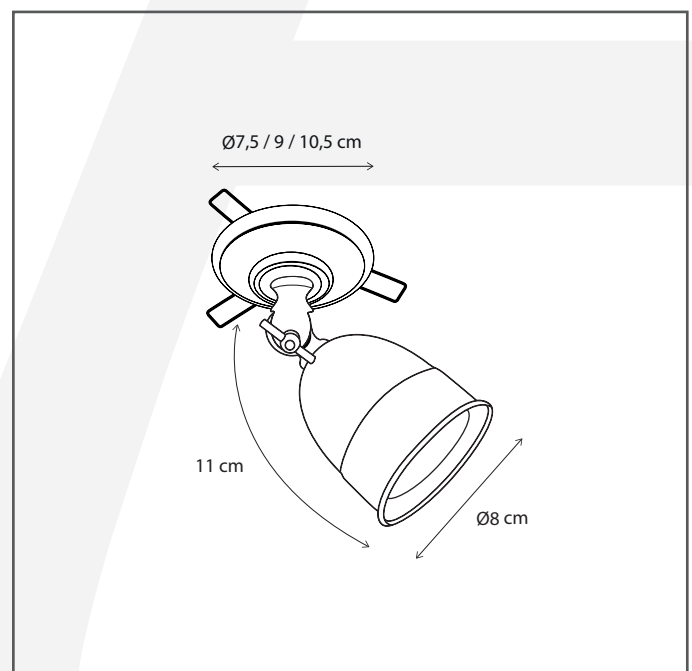

Authentage

Lighting - Verlichting - Eclairage - Beleuchtung
Belgian Design

Poire rosas with springs 9 cm

PO11L1J90

General information

Location:	INDOOR
Application:	SPOT
Collection:	POIRE
Material:	Frame: Brass
Finish:	Brushed nickel

Dimensions and weight

Length (cm):	-
Width (cm):	9
Height (cm):	11
Depth (cm):	9
Weight (kg):	0,3

Product Specifications

Max. Wattage circuit 1 (W):	8
Max. Wattage circuit 2 (W):	
Voltage (V):	230
Fitting:	GU10
Driver included:	No
Transformer included:	No
Dali:	Yes, on request
Color Temperature (K):	-
Integrated LED:	-
Lamps included:	No
IP rating (IP):	20
Dimmability remote:	Yes
Dimmability on product:	No