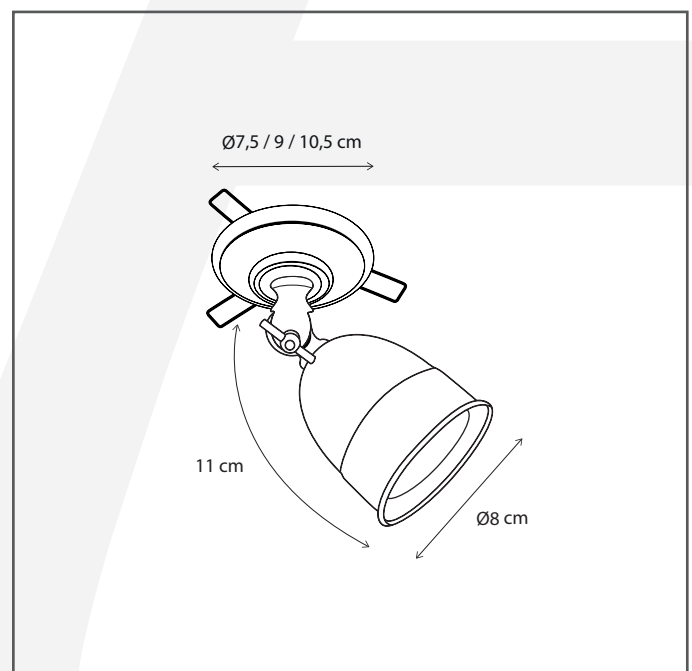

Authentage

Lighting - Verlichting - Eclairage - Beleuchtung
Belgian Design

Poire rosas with springs 7,5 cm

PO11L1J75

General information

Location:	INDOOR
Application:	SPOT
Collection:	POIRE
Material:	Frame: Brass
Finish:	Brushed nickel

Dimensions and weight

Length (cm):	-
Width (cm):	7,5
Height (cm):	11
Depth (cm):	7,5
Weight (kg):	0,3

Product Specifications

Max. Wattage circuit 1 (W):	8
Max. Wattage circuit 2 (W):	
Voltage (V):	230
Fitting:	GU10
Driver included:	No
Transformer included:	No
Dali:	Yes, on request
Color Temperature (K):	-
Integrated LED:	-
Lamps included:	No
IP rating (IP):	20
Dimmability remote:	Yes
Dimmability on product:	No