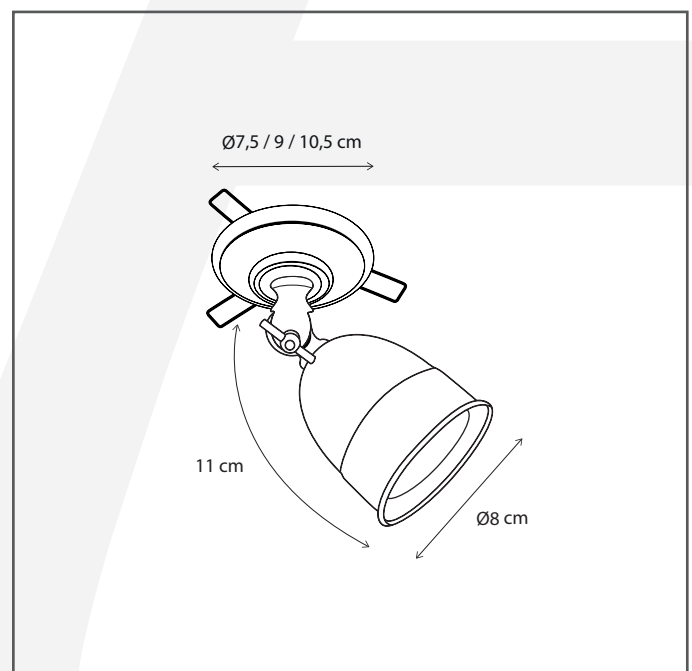

# Authentage

Lighting - Verlichting - Eclairage - Beleuchtung  
Belgian Design

Poire rosas with springs 10,5 cm

**PO11L1J10**

## General information

Location:	INDOOR
Application:	SPOT
Collection:	POIRE
Material:	Frame: Brass
Finish:	Brushed nickel

## Dimensions and weight

Length (cm):	-
Width (cm):	10,5
Height (cm):	11
Depth (cm):	10,5
Weight (kg):	0,3

## Product Specifications

Max. Wattage circuit 1 (W):	8
Max. Wattage circuit 2 (W):	
Voltage (V):	230
Fitting:	GU10
Driver included:	No
Transformer included:	No
Dali:	Yes, on request
Color Temperature (K):	-
Integrated LED:	-
Lamps included:	No
IP rating (IP):	20
Dimmability remote:	Yes
Dimmability on product:	No