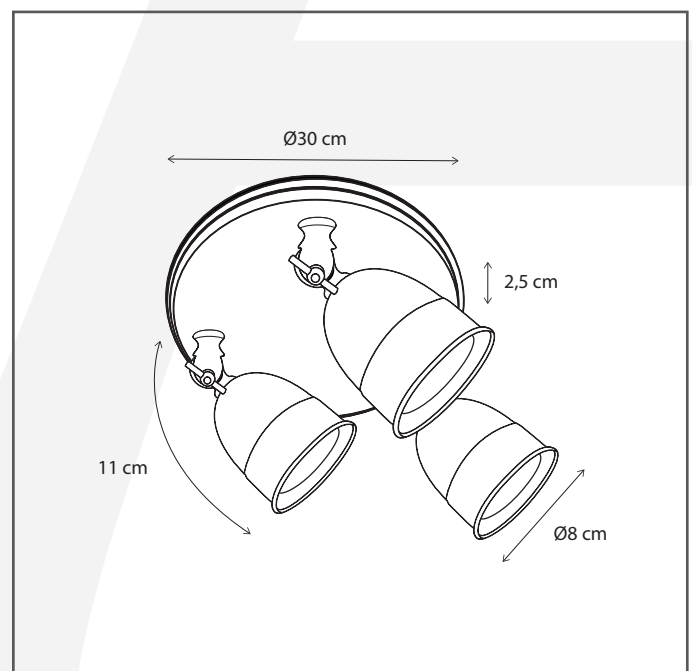

Authentage

Lighting - Verlichting - Eclairage - Beleuchtung
Belgian Design

Poire on round plate 6L

POI106R30

General information

Location:	INDOOR
Application:	SPOT
Collection:	POIRE
Material:	Frame: Brass
Finish:	Brushed nickel

Dimensions and weight

Length (cm):	-
Width (cm):	30
Height (cm):	14
Depth (cm):	30
Weight (kg):	2,4

Product Specifications

Max. Wattage circuit 1 (W):	6 x 8
Max. Wattage circuit 2 (W):	
Voltage (V):	230
Fitting:	BA15d
Driver included:	Yes
Transformer included:	Yes
Dali:	No
Color Temperature (K):	-
Integrated LED:	-
Lamps included:	No
IP rating (IP):	20
Dimmability remote:	Yes
Dimmability on product:	No