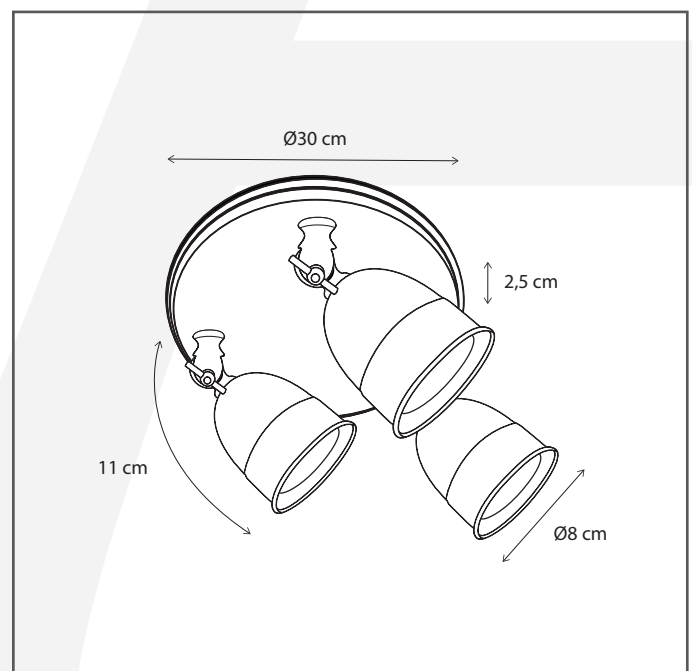

Authentage

Lighting - Verlichting - Eclairage - Beleuchtung
Belgian Design

Poire on round plate 3L

POI103R30

General information

Location:	INDOOR
Application:	SPOT
Collection:	POIRE
Material:	Frame: Brass
Finish:	Brushed nickel

Dimensions and weight

Length (cm):	-
Width (cm):	30
Height (cm):	14
Depth (cm):	30
Weight (kg):	1,7

Product Specifications

Max. Wattage circuit 1 (W):	3 x 8
Max. Wattage circuit 2 (W):	
Voltage (V):	230
Fitting:	BA15d
Driver included:	Yes
Transformer included:	Yes
Dali:	No
Color Temperature (K):	-
Integrated LED:	-
Lamps included:	No
IP rating (IP):	20
Dimmability remote:	Yes
Dimmability on product:	No