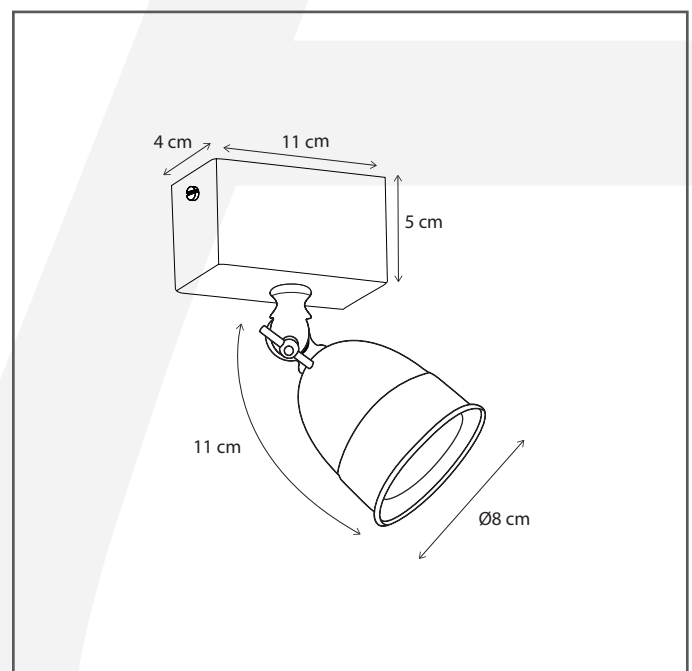

Authentage

Lighting - Verlichting - Eclairage - Beleuchtung
Belgian Design

Poire on track

POI101TRA

General information

Location:	INDOOR
Application:	TRACK
Collection:	TRACK-SYSTEM
Material:	Frame: Brass
Finish:	Brushed nickel

Dimensions and weight

Length (cm):	-
Width (cm):	11
Height (cm):	16
Depth (cm):	8
Weight (kg):	0,24

Product Specifications

Max. Wattage circuit 1 (W):	8
Max. Wattage circuit 2 (W):	
Voltage (V):	230
Fitting:	GU10
Driver included:	No
Transformer included:	No
Dali:	Yes, on request
Color Temperature (K):	-
Integrated LED:	-
Lamps included:	No
IP rating (IP):	20
Dimmability remote:	Yes
Dimmability on product:	No