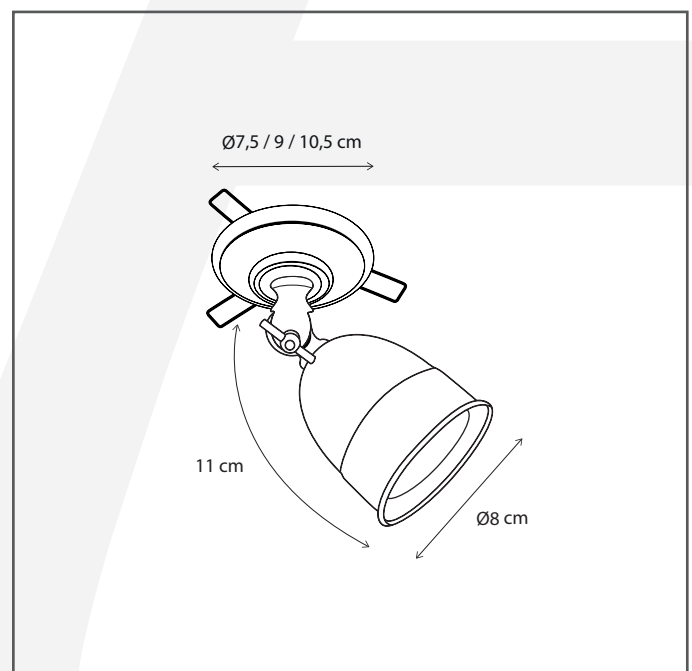

Authentage

Lighting - Verlichting - Eclairage - Beleuchtung
Belgian Design

Poire rosas with springs 9 cm

POI101J90

General information

Location:	INDOOR
Application:	SPOT
Collection:	POIRE
Material:	Frame: Brass
Finish:	Brushed nickel

Dimensions and weight

Length (cm):	-
Width (cm):	9
Height (cm):	11
Depth (cm):	9
Weight (kg):	0,3

Product Specifications

Max. Wattage circuit 1 (W):	8
Max. Wattage circuit 2 (W):	
Voltage (V):	12
Fitting:	BA15d
Driver included:	No
Transformer included:	No
Dali:	No
Color Temperature (K):	-
Integrated LED:	-
Lamps included:	No
IP rating (IP):	20
Dimmability remote:	Yes
Dimmability on product:	No