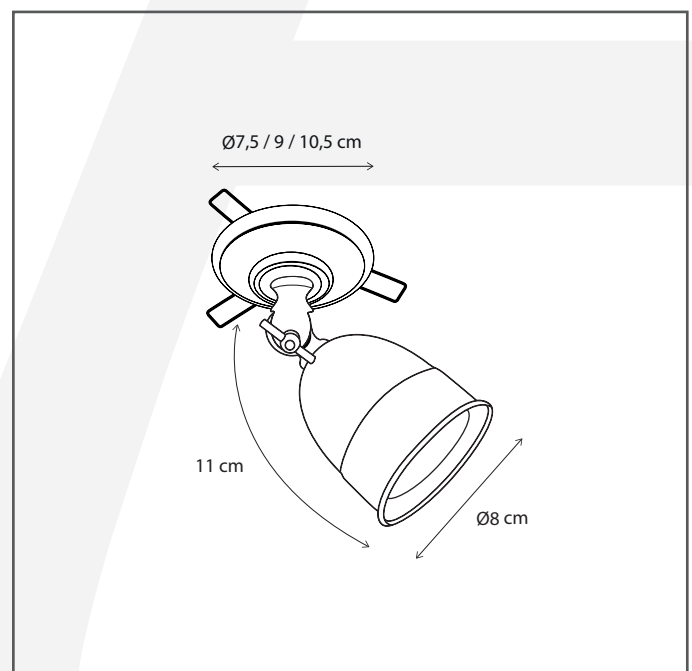

Authentage

Lighting - Verlichting - Eclairage - Beleuchtung
Belgian Design

Poire rosas with springs 7,5 cm

POI101J75

General information

Location:	INDOOR
Application:	SPOT
Collection:	POIRE
Material:	Frame: Brass
Finish:	Brushed nickel

Dimensions and weight

Length (cm):	-
Width (cm):	7,5
Height (cm):	11
Depth (cm):	7,5
Weight (kg):	0,3

Product Specifications

Max. Wattage circuit 1 (W):	8
Max. Wattage circuit 2 (W):	
Voltage (V):	12
Fitting:	BA15d
Driver included:	No
Transformer included:	No
Dali:	No
Color Temperature (K):	-
Integrated LED:	-
Lamps included:	No
IP rating (IP):	20
Dimmability remote:	Yes
Dimmability on product:	No