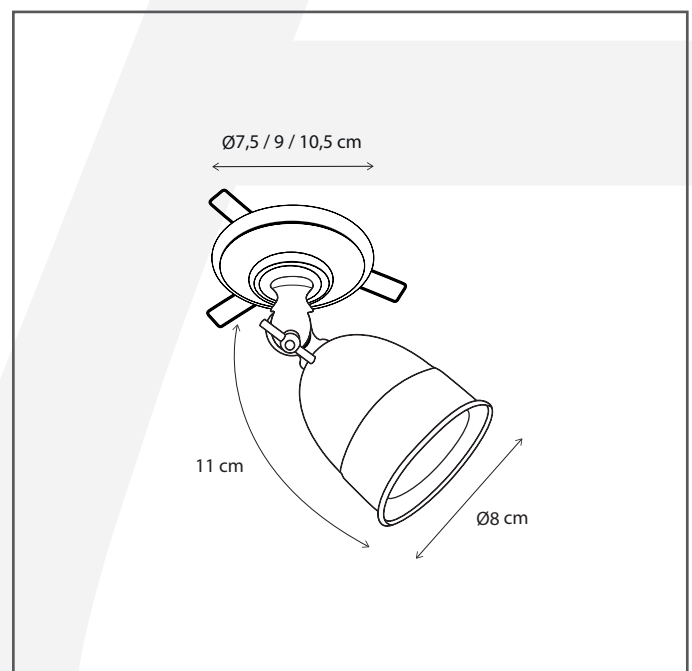

Authentage

Lighting - Verlichting - Eclairage - Beleuchtung
Belgian Design

Poire rosas with springs 10,5 cm

POI101J10

General information

| | |
|--------------|----------------|
| Location: | INDOOR |
| Application: | SPOT |
| Collection: | POIRE |
| Material: | Frame: Brass |
| Finish: | Brushed nickel |

Dimensions and weight

| | |
|--------------|------|
| Length (cm): | - |
| Width (cm): | 10,5 |
| Height (cm): | 11 |
| Depth (cm): | 10,5 |
| Weight (kg): | 0,3 |

Product Specifications

| | |
|-----------------------------|-------|
| Max. Wattage circuit 1 (W): | 8 |
| Max. Wattage circuit 2 (W): | |
| Voltage (V): | 12 |
| Fitting: | BA15d |
| Driver included: | No |
| Transformer included: | No |
| Dali: | No |
| Color Temperature (K): | - |
| Integrated LED: | - |
| Lamps included: | No |
| IP rating (IP): | 20 |
| Dimmability remote: | Yes |
| Dimmability on product: | No |