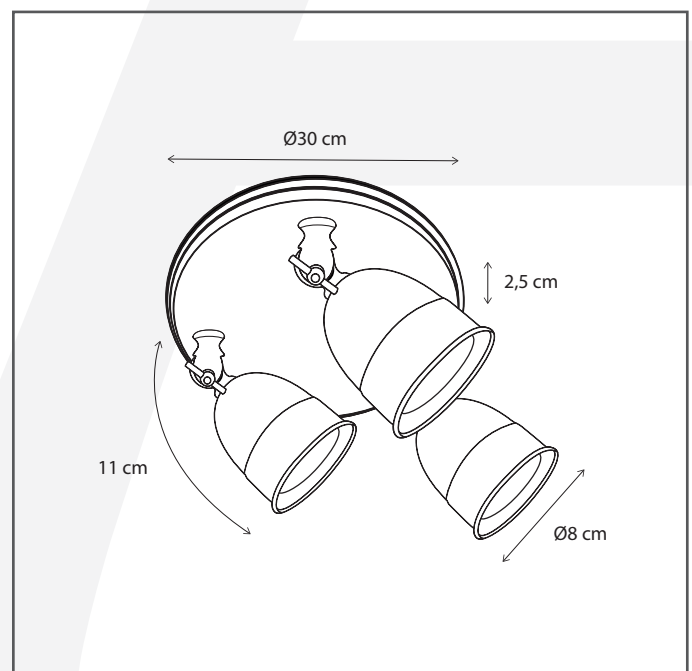

Authentage

Lighting - Verlichting - Eclairage - Beleuchtung
Belgian Design

Poire on round plate 3L

POIOL3R30

General information

Location:	INDOOR
Application:	SPOT
Collection:	POIRE
Material:	Frame: Brass
Finish:	Bronze

Dimensions and weight

Length (cm):	-
Width (cm):	30
Height (cm):	14
Depth (cm):	30
Weight (kg):	1,7

Product Specifications

Max. Wattage circuit 1 (W):	3 x 8
Max. Wattage circuit 2 (W):	
Voltage (V):	230
Fitting:	GU10
Driver included:	No
Transformer included:	No
Dali:	Yes, on request
Color Temperature (K):	-
Integrated LED:	-
Lamps included:	No
IP rating (IP):	20
Dimmability remote:	Yes
Dimmability on product:	No

Poire on round plate large

For further questions don't hesitate to contact us via info@authentage.be or via 0032(0)3 355 10 40.