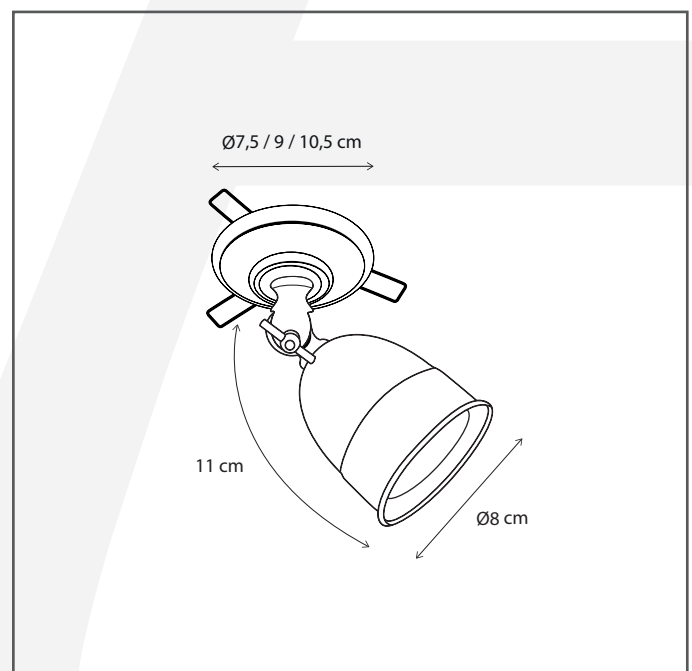

Authentage

Lighting - Verlichting - Eclairage - Beleuchtung
Belgian Design

Poire rosas with springs 9 cm

POIOL1J90

General information

Location:	INDOOR
Application:	SPOT
Collection:	POIRE
Material:	Frame: Brass
Finish:	Bronze

Dimensions and weight

Length (cm):	-
Width (cm):	9
Height (cm):	11
Depth (cm):	9
Weight (kg):	0,3

Product Specifications

Max. Wattage circuit 1 (W):	8
Max. Wattage circuit 2 (W):	
Voltage (V):	230
Fitting:	GU10
Driver included:	No
Transformer included:	No
Dali:	Yes, on request
Color Temperature (K):	-
Integrated LED:	-
Lamps included:	No
IP rating (IP):	20
Dimmability remote:	Yes
Dimmability on product:	No