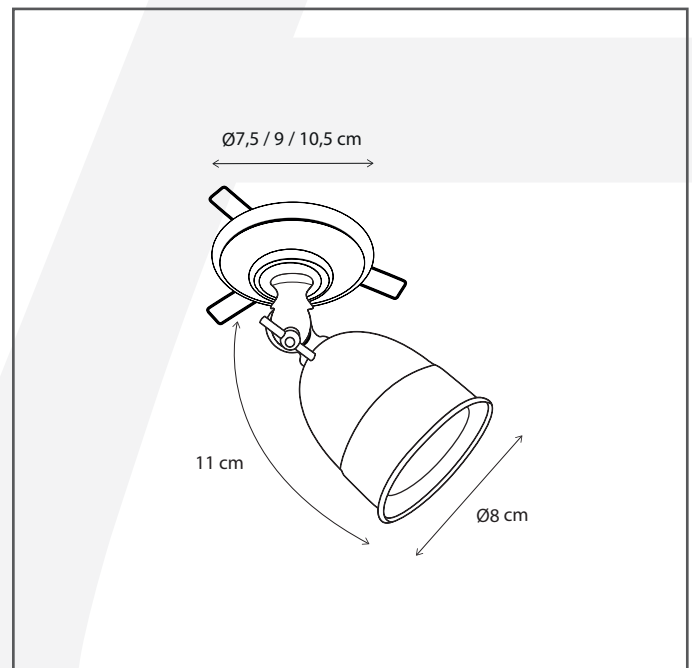

Authentage

Lighting - Verlichting - Eclairage - Beleuchtung
Belgian Design

Poire rosas with springs 7,5 cm

POIOL1J75

General information

Location:	INDOOR
Application:	SPOT
Collection:	POIRE
Material:	Frame: Brass
Finish:	Bronze

Dimensions and weight

Length (cm):	-
Width (cm):	7,5
Height (cm):	11
Depth (cm):	7,5
Weight (kg):	0,3

Product Specifications

Max. Wattage circuit 1 (W):	8
Max. Wattage circuit 2 (W):	
Voltage (V):	230
Fitting:	GU10
Driver included:	No
Transformer included:	No
Dali:	Yes, on request
Color Temperature (K):	-
Integrated LED:	-
Lamps included:	No
IP rating (IP):	20
Dimmability remote:	Yes
Dimmability on product:	No