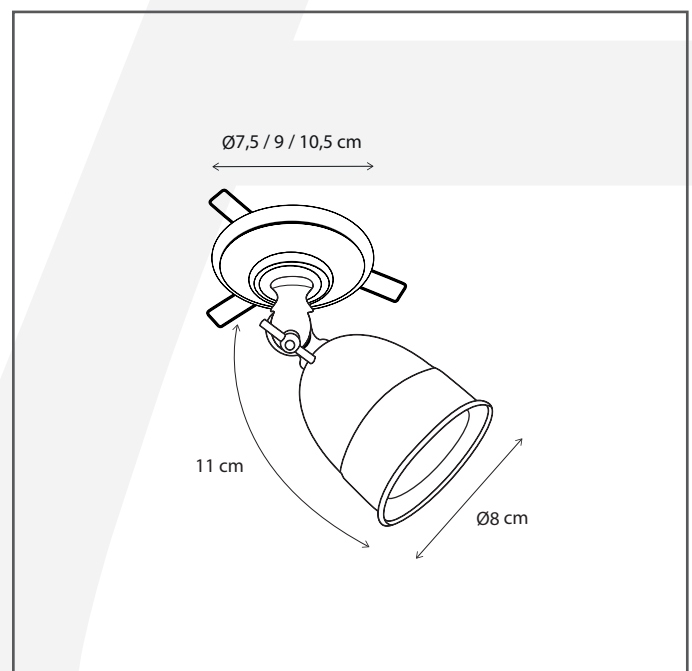

# Authentage

Lighting - Verlichting - Eclairage - Beleuchtung  
Belgian Design

Poire rosas with springs 10,5 cm

**POIOL1J10**

## General information

Location:	INDOOR
Application:	SPOT
Collection:	POIRE
Material:	Frame: Brass
Finish:	Bronze

## Dimensions and weight

Length (cm):	-
Width (cm):	10,5
Height (cm):	11
Depth (cm):	10,5
Weight (kg):	0,3

## Product Specifications

Max. Wattage circuit 1 (W):	8
Max. Wattage circuit 2 (W):	
Voltage (V):	230
Fitting:	GU10
Driver included:	No
Transformer included:	No
Dali:	Yes, on request
Color Temperature (K):	-
Integrated LED:	-
Lamps included:	No
IP rating (IP):	20
Dimmability remote:	Yes
Dimmability on product:	No