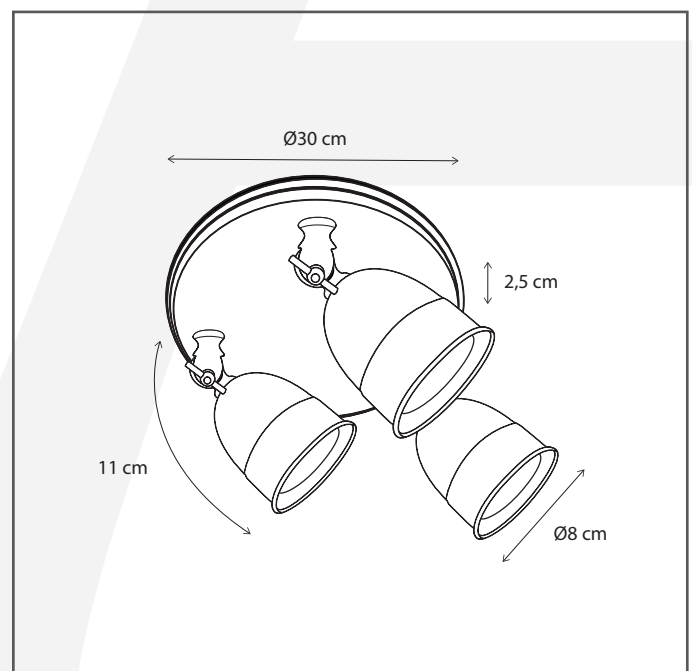

Authentage

Lighting - Verlichting - Eclairage - Beleuchtung
Belgian Design

Poire on round plate 6L

POI006R30

General information

Location:	INDOOR
Application:	SPOT
Collection:	POIRE
Material:	Frame: Brass
Finish:	Bronze

Dimensions and weight

Length (cm):	-
Width (cm):	30
Height (cm):	14
Depth (cm):	30
Weight (kg):	2,4

Product Specifications

Max. Wattage circuit 1 (W):	6 x 8
Max. Wattage circuit 2 (W):	
Voltage (V):	230
Fitting:	BA15d
Driver included:	Yes
Transformer included:	Yes
Dali:	No
Color Temperature (K):	-
Integrated LED:	-
Lamps included:	No
IP rating (IP):	20
Dimmability remote:	Yes
Dimmability on product:	No

Poire on round plate large

For further questions don't hesitate to contact us via info@authentage.be or via 0032(0)3 355 10 40.