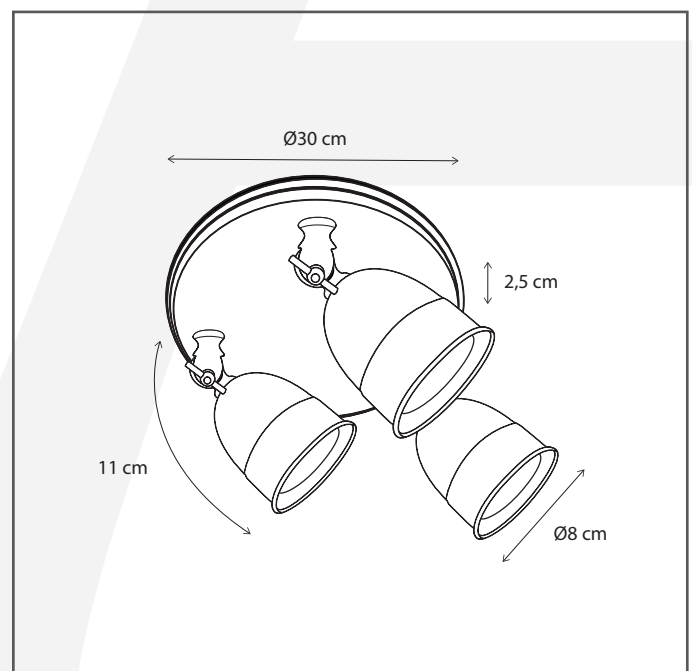

Authentage

Lighting - Verlichting - Eclairage - Beleuchtung
Belgian Design

Poire on round plate 3L

POI003R30

General information

Location:	INDOOR
Application:	SPOT
Collection:	POIRE
Material:	Frame: Brass
Finish:	Bronze

Dimensions and weight

Length (cm):	-
Width (cm):	30
Height (cm):	14
Depth (cm):	30
Weight (kg):	1,7

Product Specifications

Max. Wattage circuit 1 (W):	3 x 8
Max. Wattage circuit 2 (W):	
Voltage (V):	230
Fitting:	BA15d
Driver included:	Yes
Transformer included:	Yes
Dali:	No
Color Temperature (K):	-
Integrated LED:	-
Lamps included:	No
IP rating (IP):	20
Dimmability remote:	Yes
Dimmability on product:	No