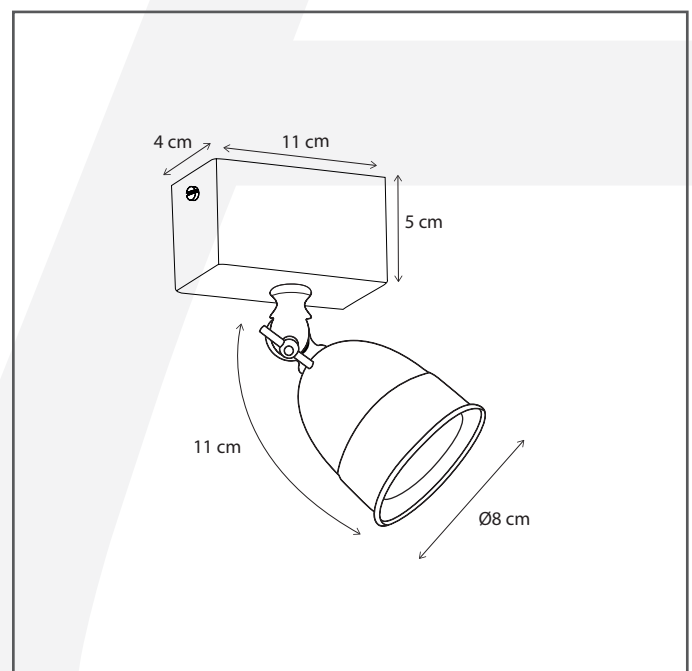

Authentage

Lighting - Verlichting - Eclairage - Beleuchtung
Belgian Design

Poire on track

POI001TRA

General information

Location:	INDOOR
Application:	TRACK
Collection:	TRACK-SYSTEM
Material:	Frame: Brass
Finish:	Bronze

Dimensions and weight

Length (cm):	-
Width (cm):	11
Height (cm):	16
Depth (cm):	8
Weight (kg):	0,24

Product Specifications

Max. Wattage circuit 1 (W):	8
Max. Wattage circuit 2 (W):	
Voltage (V):	230
Fitting:	GU10
Driver included:	No
Transformer included:	No
Dali:	Yes, on request
Color Temperature (K):	-
Integrated LED:	-
Lamps included:	No
IP rating (IP):	20
Dimmability remote:	Yes
Dimmability on product:	No

For further questions don't hesitate to contact us via info@authentage.be or via 0032(0)3 355 10 40.

Spot on track - no driver

www.authentage.be