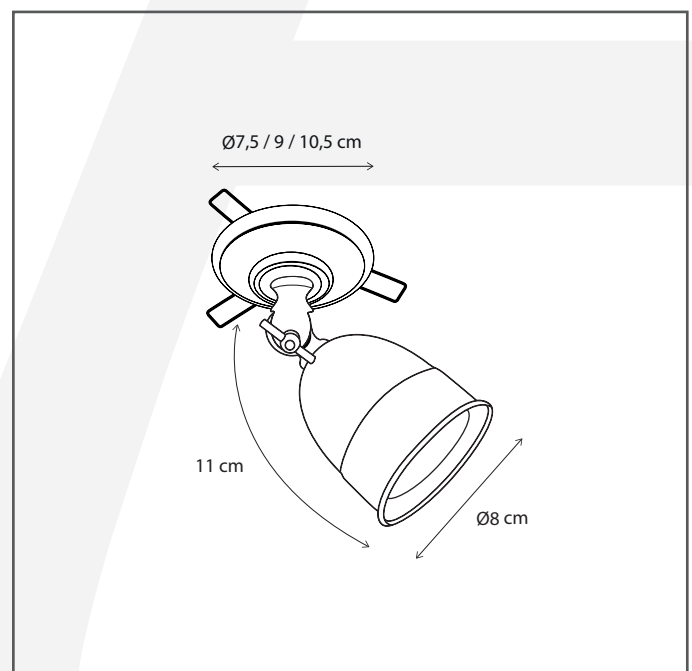

Authentage

Lighting - Verlichting - Eclairage - Beleuchtung
Belgian Design

Poire rosas with springs 9 cm

POI001J90

General information

Location:	INDOOR
Application:	SPOT
Collection:	POIRE
Material:	Frame: Brass
Finish:	Bronze

Dimensions and weight

Length (cm):	-
Width (cm):	9
Height (cm):	11
Depth (cm):	9
Weight (kg):	0,3

Product Specifications

Max. Wattage circuit 1 (W):	8
Max. Wattage circuit 2 (W):	
Voltage (V):	12
Fitting:	BA15d
Driver included:	No
Transformer included:	No
Dali:	No
Color Temperature (K):	-
Integrated LED:	-
Lamps included:	No
IP rating (IP):	20
Dimmability remote:	Yes
Dimmability on product:	No