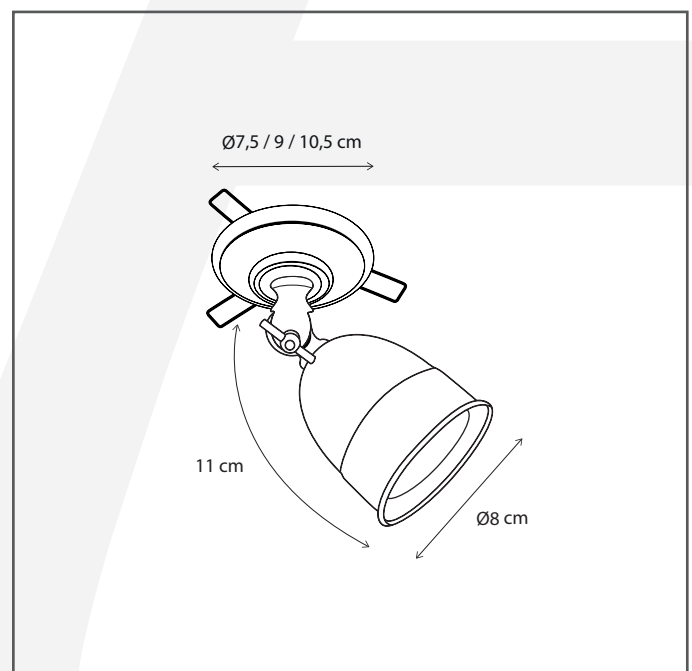

Authentage

Lighting - Verlichting - Eclairage - Beleuchtung
Belgian Design

Poire rosas with springs 7,5 cm

POI001J75

General information

Location:	INDOOR
Application:	SPOT
Collection:	POIRE
Material:	Frame: Brass
Finish:	Bronze

Dimensions and weight

Length (cm):	-
Width (cm):	7,5
Height (cm):	11
Depth (cm):	7,5
Weight (kg):	0,3

Product Specifications

Max. Wattage circuit 1 (W):	8
Max. Wattage circuit 2 (W):	
Voltage (V):	12
Fitting:	BA15d
Driver included:	No
Transformer included:	No
Dali:	No
Color Temperature (K):	-
Integrated LED:	-
Lamps included:	No
IP rating (IP):	20
Dimmability remote:	Yes
Dimmability on product:	No

For further questions don't hesitate to contact us via info@authentage.be or via 0032(0)3 355 10 40.

Poire rosas with springs Ba15d