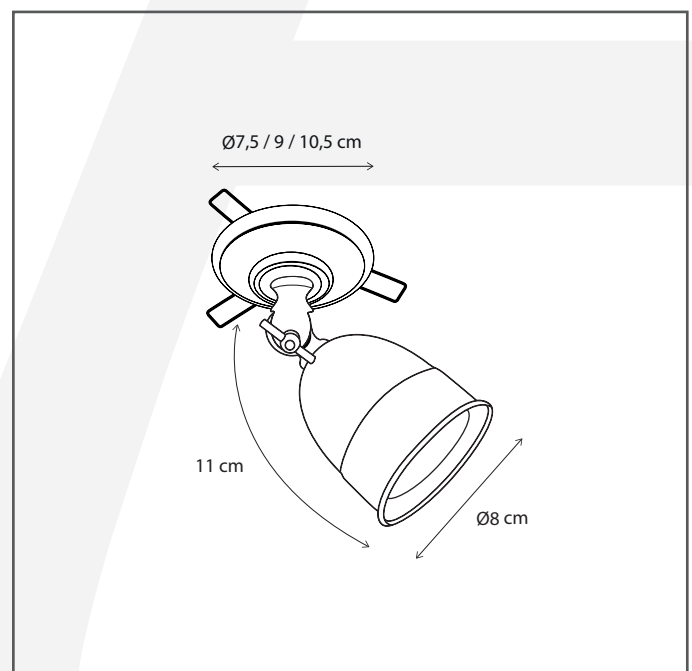

Authentage

Lighting - Verlichting - Eclairage - Beleuchtung
Belgian Design

Poire rosas with springs 10,5 cm

POI001J10

General information

Location:	INDOOR
Application:	SPOT
Collection:	POIRE
Material:	Frame: Brass
Finish:	Bronze

Dimensions and weight

Length (cm):	-
Width (cm):	10,5
Height (cm):	11
Depth (cm):	10,5
Weight (kg):	0,3

Product Specifications

Max. Wattage circuit 1 (W):	8
Max. Wattage circuit 2 (W):	
Voltage (V):	12
Fitting:	BA15d
Driver included:	No
Transformer included:	No
Dali:	No
Color Temperature (K):	-
Integrated LED:	-
Lamps included:	No
IP rating (IP):	20
Dimmability remote:	Yes
Dimmability on product:	No