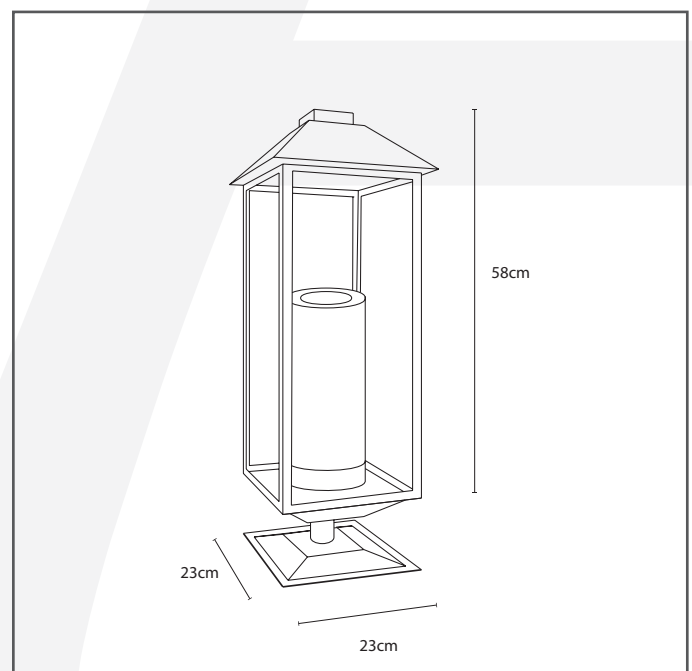

Authentage

Lighting - Verlichting - Eclairage - Beleuchtung
Belgian Design

Noblesse bellefeu on foot

NBLOB1SM5

General information

Location:	OUTDOOR
Application:	GROUND & POLE
Collection:	NOBLESSE
Material:	Frame: Brass, Glass: Clear Glass
Finish:	Bronze

Dimensions and weight

Length (cm):	-
Width (cm):	23
Height (cm):	58
Depth (cm):	23
Weight (kg):	2,8

Product Specifications

Max. Wattage circuit 1 (W):	2,4
Max. Wattage circuit 2 (W):	
Voltage (V):	230
Fitting:	
Driver included:	Yes
Transformer included:	No
Dali:	Yes, on request
Color Temperature (K):	2200-2700
Integrated LED:	Yes
Lamps included:	-
IP rating (IP):	43
Dimmability remote:	Yes
Dimmability on product:	Yes