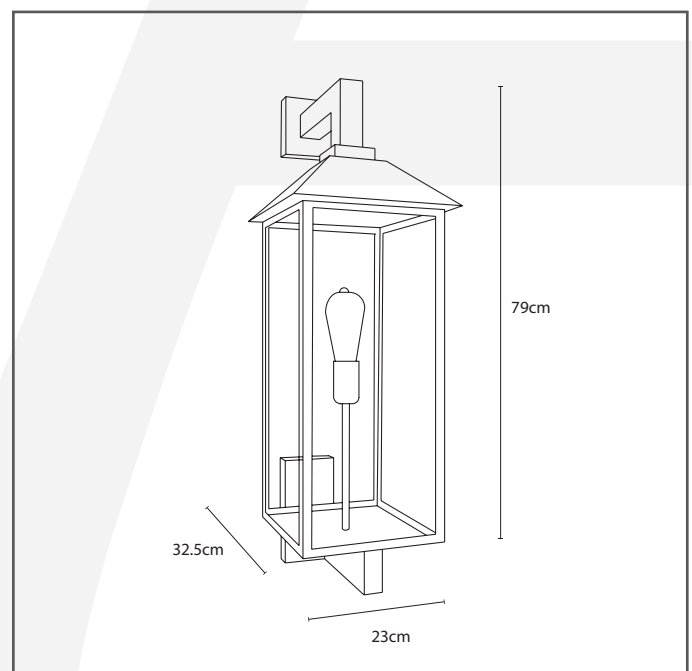

Authentage

Lighting - Verlichting - Eclairage - Beleuchtung
Belgian Design

Noblesse E27 wall

NBL001W50

General information

Location:	OUTDOOR
Application:	WALL
Collection:	NOBLESSE
Material:	Frame: Brass, Glass: Clear Glass
Finish:	Bronze

Dimensions and weight

Length (cm):	-
Width (cm):	23
Height (cm):	79
Depth (cm):	32,5
Weight (kg):	3,8

Product Specifications

Max. Wattage circuit 1 (W):	15
Max. Wattage circuit 2 (W):	
Voltage (V):	230
Fitting:	E27
Driver included:	No
Transformer included:	No
Dali:	Yes, on request
Color Temperature (K):	-
Integrated LED:	-
Lamps included:	No
IP rating (IP):	43
Dimmability remote:	Yes
Dimmability on product:	No