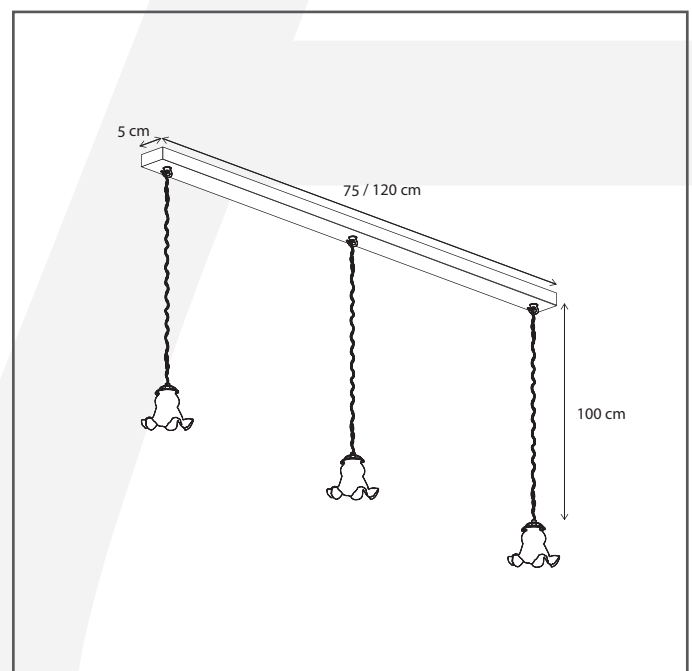

Authentage

Lighting - Verlichting - Eclairage - Beleuchtung
Belgian Design

Moemoe on profile 120 cm - 3L

MOE203P12

General information

Location:	INDOOR
Application:	SUSPENSION
Collection:	MOEMOE
Material:	Frame: Brass
Finish:	Chrome

Dimensions and weight

Length (cm):	120
Width (cm):	-
Height (cm):	100
Depth (cm):	5
Weight (kg):	1,2

Product Specifications

Max. Wattage circuit 1 (W):	3 x 6
Max. Wattage circuit 2 (W):	
Voltage (V):	230
Fitting:	BA15d
Driver included:	No
Transformer included:	No
Dali:	Yes, on request
Color Temperature (K):	-
Integrated LED:	-
Lamps included:	No
IP rating (IP):	20
Dimmability remote:	Yes
Dimmability on product:	No