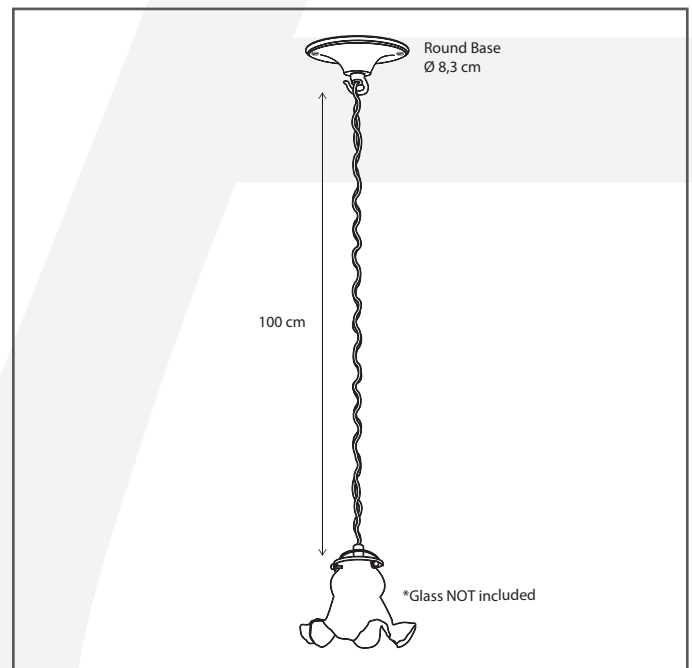

Authentage

Lighting - Verlichting - Eclairage - Beleuchtung
Belgian Design

Moemoe mounted base 3L

MOE203G83

General information

Location:	INDOOR
Application:	SUSPENSION
Collection:	MOEMOE
Material:	Frame: Brass
Finish:	Chrome

Dimensions and weight

Length (cm):	2 x 8,3
Width (cm):	-
Height (cm):	100
Depth (cm):	8,3
Weight (kg):	0,9

Product Specifications

Max. Wattage circuit 1 (W):	3 x 6
Max. Wattage circuit 2 (W):	
Voltage (V):	230
Fitting:	BA15d
Driver included:	No
Transformer included:	No
Dali:	Yes, on request
Color Temperature (K):	-
Integrated LED:	-
Lamps included:	No
IP rating (IP):	20
Dimmability remote:	Yes
Dimmability on product:	No