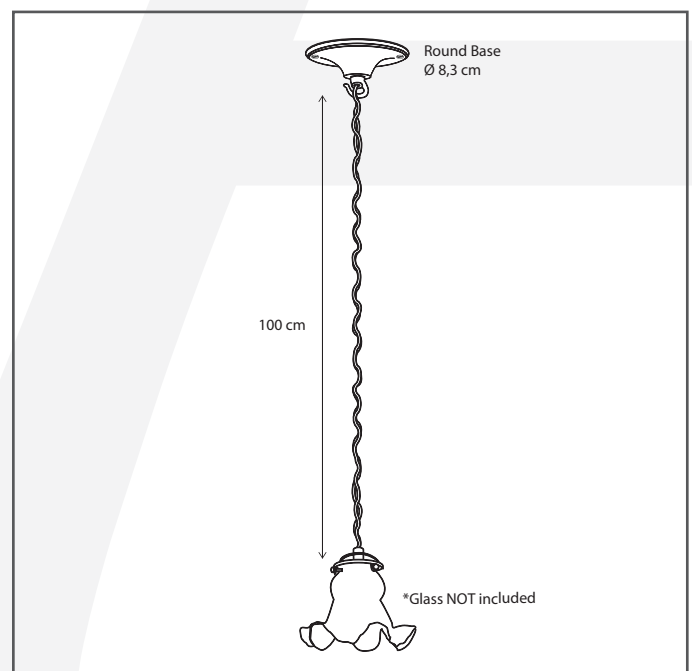

Authentage

Lighting - Verlichting - Eclairage - Beleuchtung
Belgian Design

Moemoe mounted base 2L

MOE202G83

General information

Location:	INDOOR
Application:	SUSPENSION
Collection:	MOEMOE
Material:	Frame: Brass
Finish:	Chrome

Dimensions and weight

Length (cm):	2 x 8,3
Width (cm):	-
Height (cm):	100
Depth (cm):	8,3
Weight (kg):	0,6

Product Specifications

Max. Wattage circuit 1 (W):	2 x 6
Max. Wattage circuit 2 (W):	
Voltage (V):	230
Fitting:	BA15d
Driver included:	No
Transformer included:	No
Dali:	Yes, on request
Color Temperature (K):	-
Integrated LED:	-
Lamps included:	No
IP rating (IP):	20
Dimmability remote:	Yes
Dimmability on product:	No

Moemoe mounted base

For further questions don't hesitate to contact us via info@authentage.be or via 0032(0)3 355 10 40.