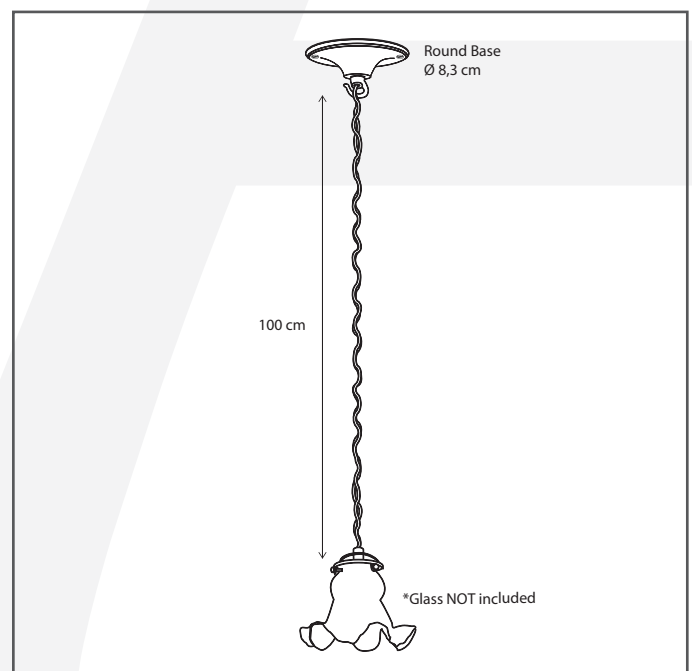

Authentage

Lighting - Verlichting - Eclairage - Beleuchtung
Belgian Design

Moemoe mounted base 1L

MOE201G83

General information

Location:	INDOOR
Application:	SUSPENSION
Collection:	MOEMOE
Material:	Frame: Brass
Finish:	Chrome

Dimensions and weight

Length (cm):	2 x 8,3
Width (cm):	-
Height (cm):	100
Depth (cm):	8,3
Weight (kg):	0,3

Product Specifications

Max. Wattage circuit 1 (W):	6
Max. Wattage circuit 2 (W):	
Voltage (V):	230
Fitting:	BA15d
Driver included:	No
Transformer included:	No
Dali:	Yes, on request
Color Temperature (K):	-
Integrated LED:	-
Lamps included:	No
IP rating (IP):	20
Dimmability remote:	Yes
Dimmability on product:	No

Moemoe mounted base

For further questions don't hesitate to contact us via info@authentage.be or via 0032(0)3 355 10 40.