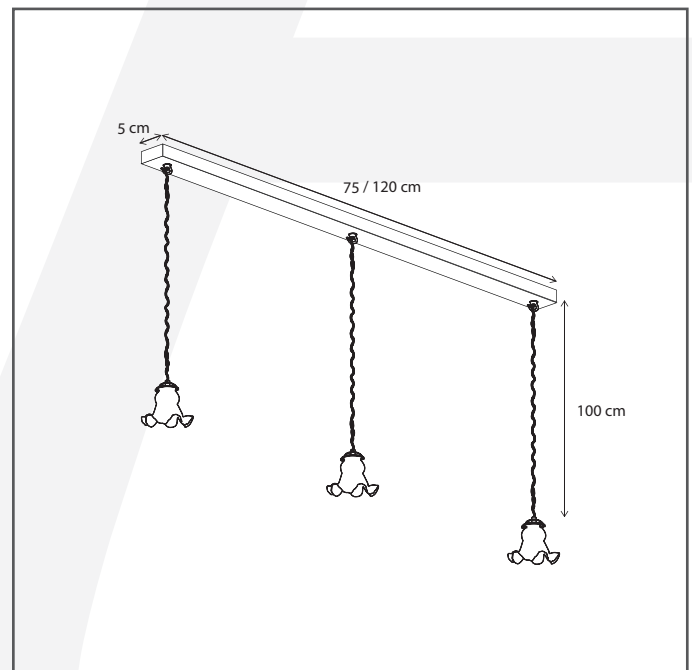

Authentage

Lighting - Verlichting - Eclairage - Beleuchtung
Belgian Design

Moemoe on profile 120 cm - 3L

MOE103P12

General information

Location:	INDOOR
Application:	SUSPENSION
Collection:	MOEMOE
Material:	Frame: Brass
Finish:	Brushed nickel

Dimensions and weight

Length (cm):	120
Width (cm):	-
Height (cm):	100
Depth (cm):	5
Weight (kg):	1,2

Product Specifications

Max. Wattage circuit 1 (W):	3 x 6
Max. Wattage circuit 2 (W):	
Voltage (V):	230
Fitting:	BA15d
Driver included:	No
Transformer included:	No
Dali:	Yes, on request
Color Temperature (K):	-
Integrated LED:	-
Lamps included:	No
IP rating (IP):	20
Dimmability remote:	Yes
Dimmability on product:	No