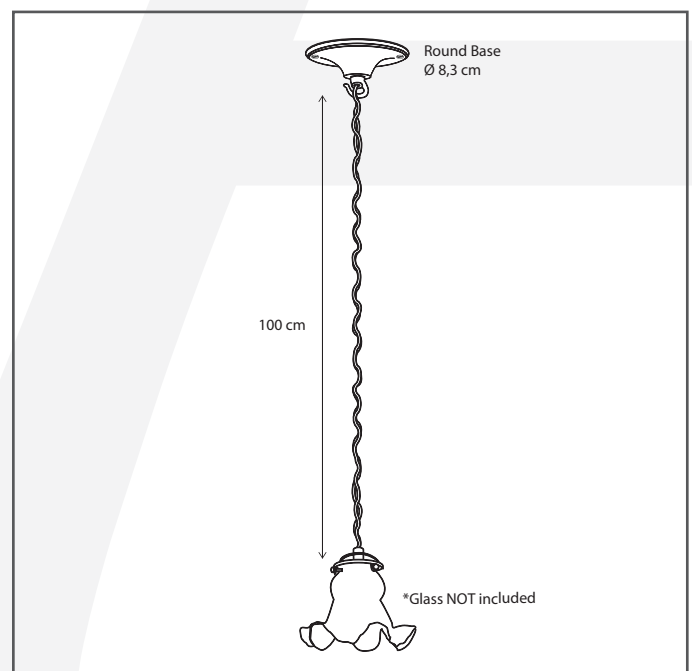

Authentage

Lighting - Verlichting - Eclairage - Beleuchtung
Belgian Design

Moemoe mounted base 3L

MOE103G83

General information

Location:	INDOOR
Application:	SUSPENSION
Collection:	MOEMOE
Material:	Frame: Brass
Finish:	Brushed nickel

Dimensions and weight

Length (cm):	2 x 8,3
Width (cm):	-
Height (cm):	100
Depth (cm):	8,3
Weight (kg):	0,9

Product Specifications

Max. Wattage circuit 1 (W):	3 x 6
Max. Wattage circuit 2 (W):	
Voltage (V):	230
Fitting:	BA15d
Driver included:	No
Transformer included:	No
Dali:	Yes, on request
Color Temperature (K):	-
Integrated LED:	-
Lamps included:	No
IP rating (IP):	20
Dimmability remote:	Yes
Dimmability on product:	No