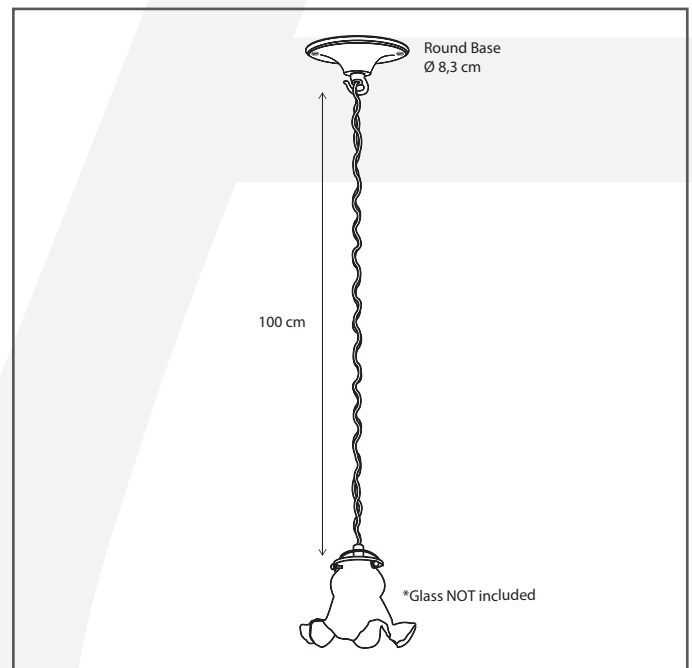

Authentage

Lighting - Verlichting - Eclairage - Beleuchtung
Belgian Design

Moemoe mounted base 2L

MOE102G83

General information

Location:	INDOOR
Application:	SUSPENSION
Collection:	MOEMOE
Material:	Frame: Brass
Finish:	Brushed nickel

Dimensions and weight

Length (cm):	2 x 8,3
Width (cm):	-
Height (cm):	100
Depth (cm):	8,3
Weight (kg):	0,6

Product Specifications

Max. Wattage circuit 1 (W):	2 x 6
Max. Wattage circuit 2 (W):	
Voltage (V):	230
Fitting:	BA15d
Driver included:	No
Transformer included:	No
Dali:	Yes, on request
Color Temperature (K):	-
Integrated LED:	-
Lamps included:	No
IP rating (IP):	20
Dimmability remote:	Yes
Dimmability on product:	No

Moemoe mounted base

For further questions don't hesitate to contact us via info@authentage.be or via 0032(0)3 355 10 40.