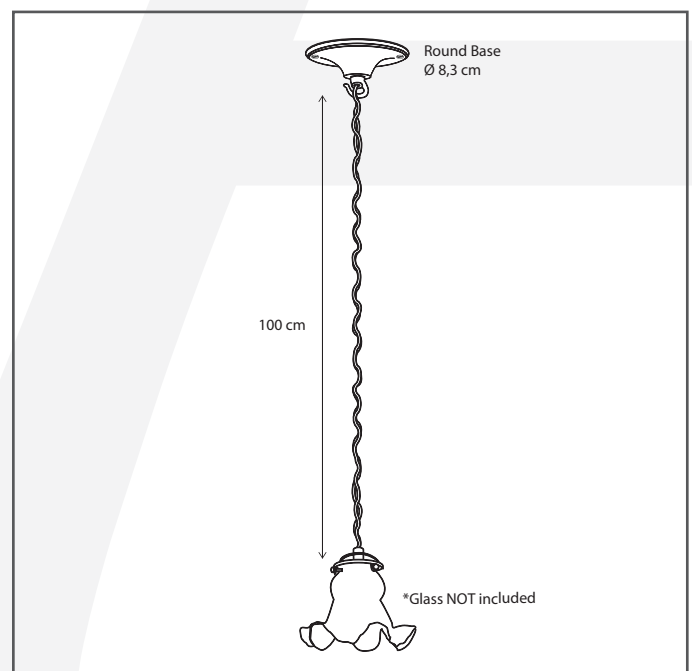

Authentage

Lighting - Verlichting - Eclairage - Beleuchtung
Belgian Design

Moemoe mounted base 1L

MOE101G83

General information

Location:	INDOOR
Application:	SUSPENSION
Collection:	MOEMOE
Material:	Frame: Brass
Finish:	Brushed nickel

Dimensions and weight

Length (cm):	2 x 8,3
Width (cm):	-
Height (cm):	100
Depth (cm):	8,3
Weight (kg):	0,3

Product Specifications

Max. Wattage circuit 1 (W):	6
Max. Wattage circuit 2 (W):	
Voltage (V):	230
Fitting:	BA15d
Driver included:	No
Transformer included:	No
Dali:	Yes, on request
Color Temperature (K):	-
Integrated LED:	-
Lamps included:	No
IP rating (IP):	20
Dimmability remote:	Yes
Dimmability on product:	No