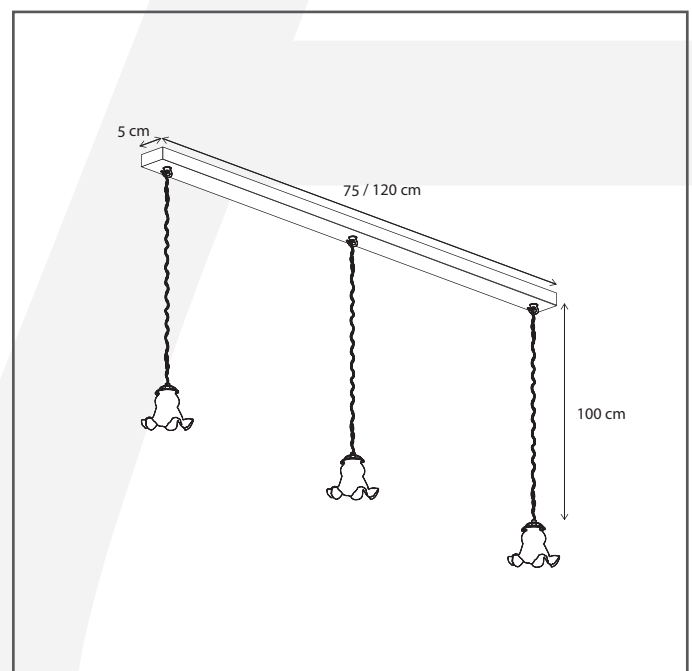

Authentage

Lighting - Verlichting - Eclairage - Beleuchtung
Belgian Design

Moemoe on profile 120 cm - 3L

MOE003P12

General information

Location:	INDOOR
Application:	SUSPENSION
Collection:	MOEMOE
Material:	Frame: Brass
Finish:	Bronze

Dimensions and weight

Length (cm):	120
Width (cm):	-
Height (cm):	100
Depth (cm):	5
Weight (kg):	1,2

Product Specifications

Max. Wattage circuit 1 (W):	3 x 6
Max. Wattage circuit 2 (W):	
Voltage (V):	230
Fitting:	BA15d
Driver included:	No
Transformer included:	No
Dali:	Yes, on request
Color Temperature (K):	-
Integrated LED:	-
Lamps included:	No
IP rating (IP):	20
Dimmability remote:	Yes
Dimmability on product:	No

Moemoe on profile

For further questions don't hesitate to contact us via info@authentage.be or via 0032(0)3 355 10 40.