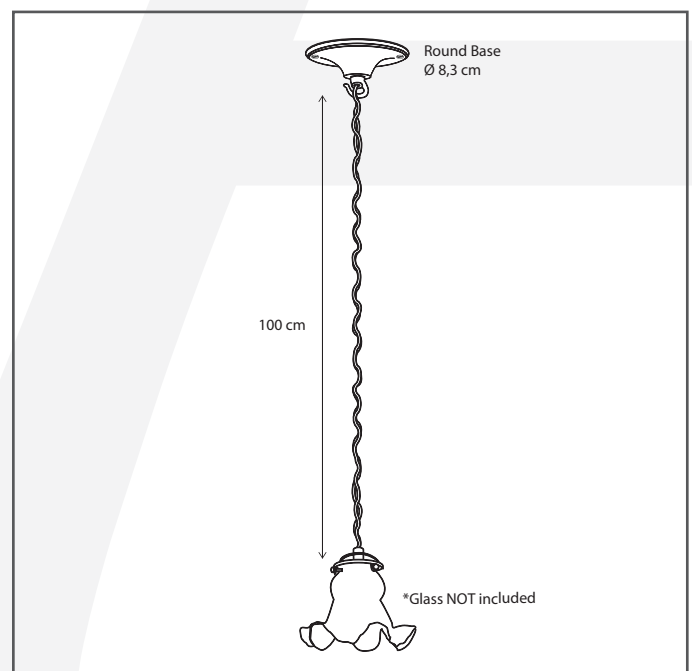

Authentage

Lighting - Verlichting - Eclairage - Beleuchtung
Belgian Design

Moemoe mounted base 3L

MOE003G83

General information

Location:	INDOOR
Application:	SUSPENSION
Collection:	MOEMOE
Material:	Frame: Brass
Finish:	Bronze

Dimensions and weight

Length (cm):	2 x 8,3
Width (cm):	-
Height (cm):	100
Depth (cm):	8,3
Weight (kg):	0,9

Product Specifications

Max. Wattage circuit 1 (W):	3 x 6
Max. Wattage circuit 2 (W):	
Voltage (V):	230
Fitting:	BA15d
Driver included:	No
Transformer included:	No
Dali:	Yes, on request
Color Temperature (K):	-
Integrated LED:	-
Lamps included:	No
IP rating (IP):	20
Dimmability remote:	Yes
Dimmability on product:	No

Moemoe mounted base

For further questions don't hesitate to contact us via info@authentage.be or via 0032(0)3 355 10 40.

www.authentage.be