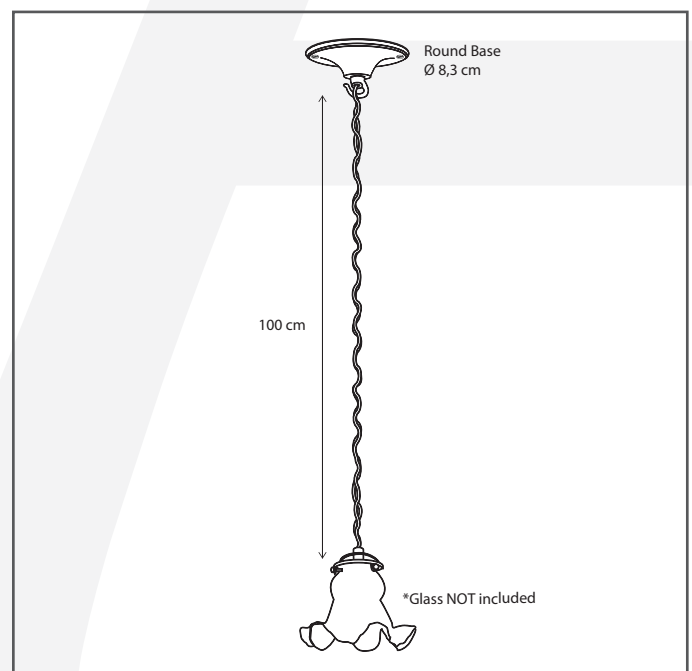

Authentage

Lighting - Verlichting - Eclairage - Beleuchtung
Belgian Design

Moemoe mounted base 2L

MOE002G83

General information

Location:	INDOOR
Application:	SUSPENSION
Collection:	MOEMOE
Material:	Frame: Brass
Finish:	Bronze

Dimensions and weight

Length (cm):	2 x 8,3
Width (cm):	-
Height (cm):	100
Depth (cm):	8,3
Weight (kg):	0,6

Product Specifications

Max. Wattage circuit 1 (W):	2 x 6
Max. Wattage circuit 2 (W):	
Voltage (V):	230
Fitting:	BA15d
Driver included:	No
Transformer included:	No
Dali:	Yes, on request
Color Temperature (K):	-
Integrated LED:	-
Lamps included:	No
IP rating (IP):	20
Dimmability remote:	Yes
Dimmability on product:	No

Moemoe mounted base

For further questions don't hesitate to contact us via info@authentage.be or via 0032(0)3 355 10 40.

www.authentage.be