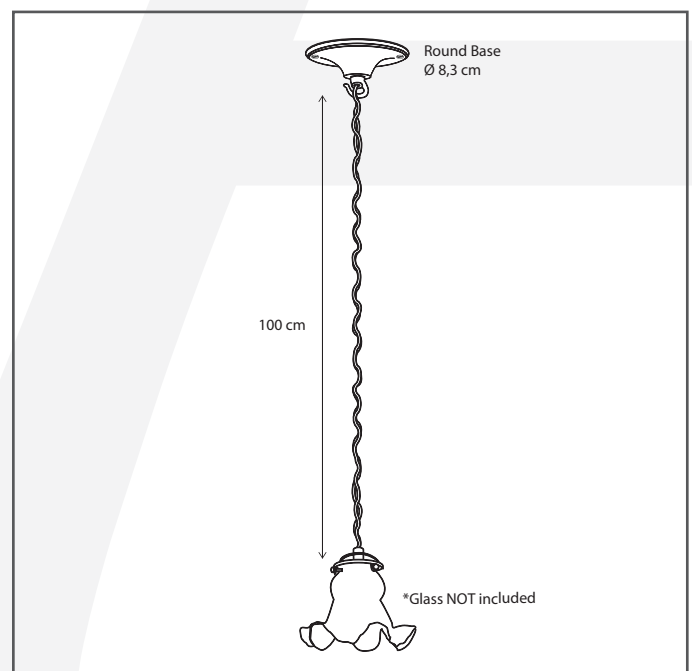

Authentage

Lighting - Verlichting - Eclairage - Beleuchtung
Belgian Design

Moemoe mounted base 1L

MOE001G83

General information

Location:	INDOOR
Application:	SUSPENSION
Collection:	MOEMOE
Material:	Frame: Brass
Finish:	Bronze

Dimensions and weight

Length (cm):	-
Width (cm):	7
Height (cm):	103
Depth (cm):	7
Weight (kg):	0,3

Product Specifications

Max. Wattage circuit 1 (W):	6
Max. Wattage circuit 2 (W):	
Voltage (V):	230
Fitting:	BA15d
Driver included:	No
Transformer included:	No
Dali:	Yes, on request
Color Temperature (K):	-
Integrated LED:	-
Lamps included:	No
IP rating (IP):	20
Dimmability remote:	Yes
Dimmability on product:	No