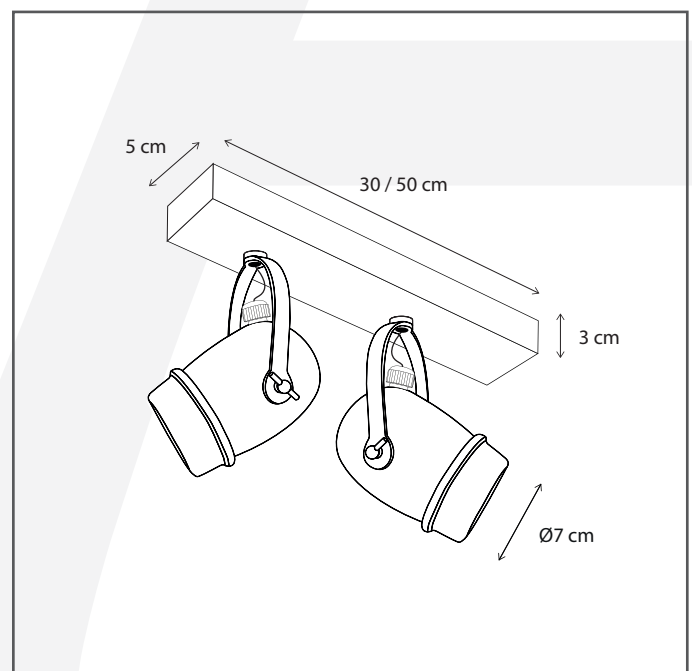

Authentage

Lighting - Verlichting - Eclairage - Beleuchtung
Belgian Design

Micro on profile 50 cm - 3L

MIC203B05

General information

Location:	INDOOR
Application:	WALL
Collection:	MICRO
Material:	Frame: Brass
Finish:	Chrome

Dimensions and weight

Length (cm):	50
Width (cm):	-
Height (cm):	10
Depth (cm):	7
Weight (kg):	2,8

Product Specifications

Max. Wattage circuit 1 (W):	3 x 6
Max. Wattage circuit 2 (W):	
Voltage (V):	230
Fitting:	GU10
Driver included:	No
Transformer included:	No
Dali:	Yes, on request
Color Temperature (K):	-
Integrated LED:	-
Lamps included:	No
IP rating (IP):	55
Dimmability remote:	Yes
Dimmability on product:	No