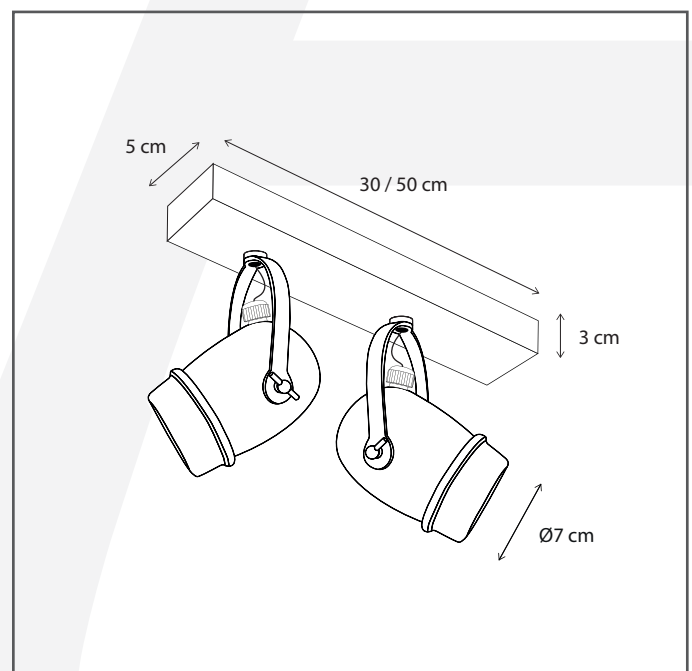

Authentage

Lighting - Verlichting - Eclairage - Beleuchtung
Belgian Design

Micro on profile 30 cm - 2L

MIC202B03

General information

Location:	INDOOR
Application:	WALL
Collection:	MICRO
Material:	Frame: Brass
Finish:	Chrome

Dimensions and weight

Length (cm):	30
Width (cm):	-
Height (cm):	10
Depth (cm):	7
Weight (kg):	2,31

Product Specifications

Max. Wattage circuit 1 (W):	2 x 6
Max. Wattage circuit 2 (W):	
Voltage (V):	230
Fitting:	GU10
Driver included:	No
Transformer included:	No
Dali:	Yes, on request
Color Temperature (K):	-
Integrated LED:	-
Lamps included:	No
IP rating (IP):	55
Dimmability remote:	Yes
Dimmability on product:	No