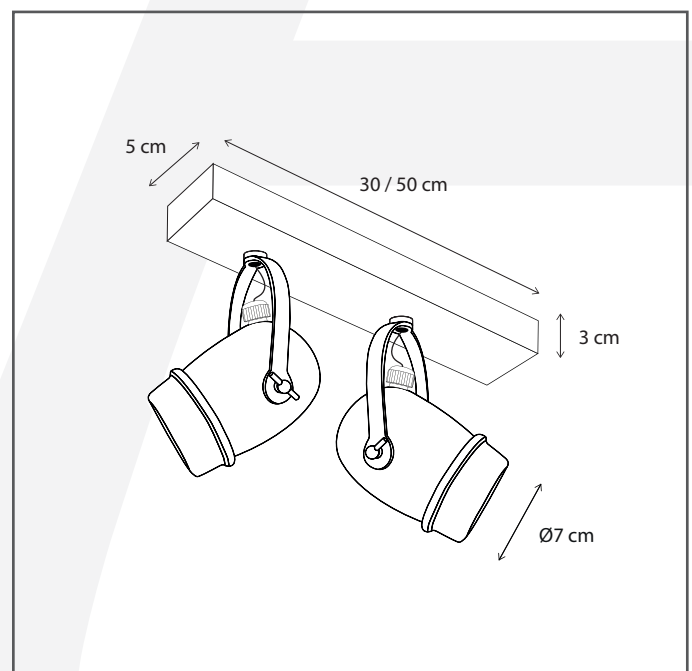

Authentage

Lighting - Verlichting - Eclairage - Beleuchtung
Belgian Design

Micro on profile 50 cm - 3L

MIC103B05

General information

Location:	INDOOR
Application:	WALL
Collection:	MICRO
Material:	Frame: Brass
Finish:	Brushed nickel

Dimensions and weight

Length (cm):	50
Width (cm):	-
Height (cm):	10
Depth (cm):	7
Weight (kg):	2,8

Product Specifications

Max. Wattage circuit 1 (W):	3 x 6
Max. Wattage circuit 2 (W):	
Voltage (V):	230
Fitting:	GU10
Driver included:	No
Transformer included:	No
Dali:	Yes, on request
Color Temperature (K):	-
Integrated LED:	-
Lamps included:	No
IP rating (IP):	55
Dimmability remote:	Yes
Dimmability on product:	No