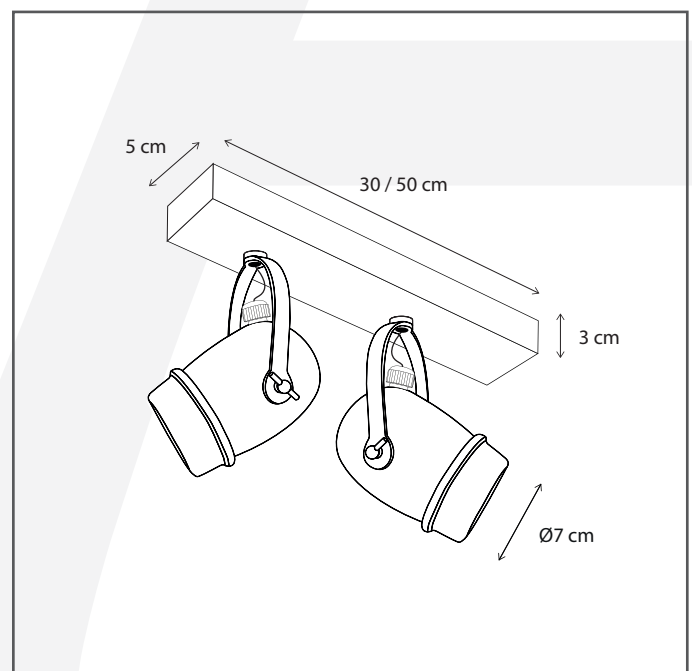

Authentage

Lighting - Verlichting - Eclairage - Beleuchtung
Belgian Design

Micro on profile 30 cm - 2L

MIC102B03

General information

Location:	INDOOR
Application:	WALL
Collection:	MICRO
Material:	Frame: Brass
Finish:	Brushed nickel

Dimensions and weight

Length (cm):	30
Width (cm):	-
Height (cm):	10
Depth (cm):	7
Weight (kg):	2,31

Product Specifications

Max. Wattage circuit 1 (W):	2 x 6
Max. Wattage circuit 2 (W):	
Voltage (V):	230
Fitting:	GU10
Driver included:	No
Transformer included:	No
Dali:	Yes, on request
Color Temperature (K):	-
Integrated LED:	-
Lamps included:	No
IP rating (IP):	55
Dimmability remote:	Yes
Dimmability on product:	No

For further questions don't hesitate to contact us via info@authentage.be or via 0032(0)3 355 10 40.

Micro on profile