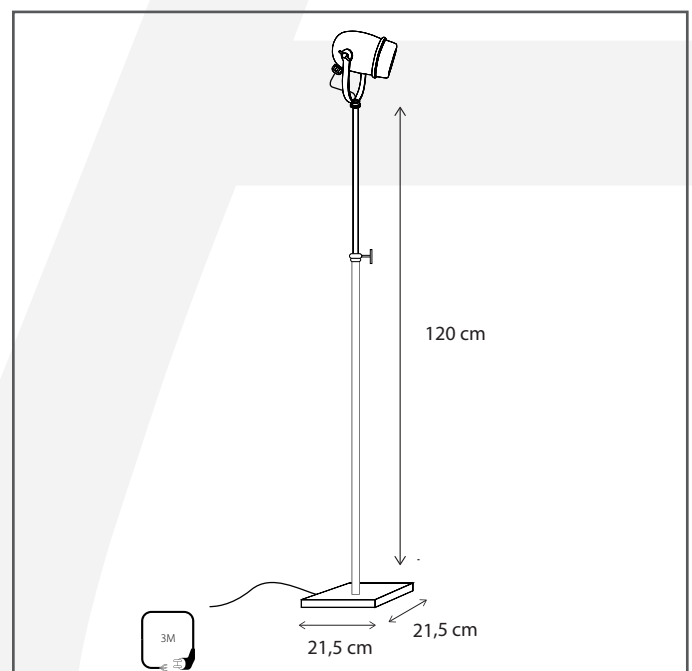

Authentage

Lighting - Verlichting - Eclairage - Beleuchtung
Belgian Design

Micro floor outdoor

MIC101007

General information

Location:	OUTDOOR
Application:	FLOOR & TABLE
Collection:	MICRO
Material:	Frame: Brass
Finish:	Brushed nickel

Dimensions and weight

Length (cm):	-
Width (cm):	21,5
Height (cm):	80-140
Depth (cm):	21,5
Weight (kg):	3,4

Product Specifications

Max. Wattage circuit 1 (W):	6
Max. Wattage circuit 2 (W):	
Voltage (V):	230
Fitting:	GU10
Driver included:	No
Transformer included:	No
Dali:	No
Color Temperature (K):	-
Integrated LED:	-
Lamps included:	No
IP rating (IP):	55
Dimmability remote:	No
Dimmability on product:	No

Micro floor

For further questions don't hesitate to contact us via info@authentage.be or via 0032(0)3 355 10 40.