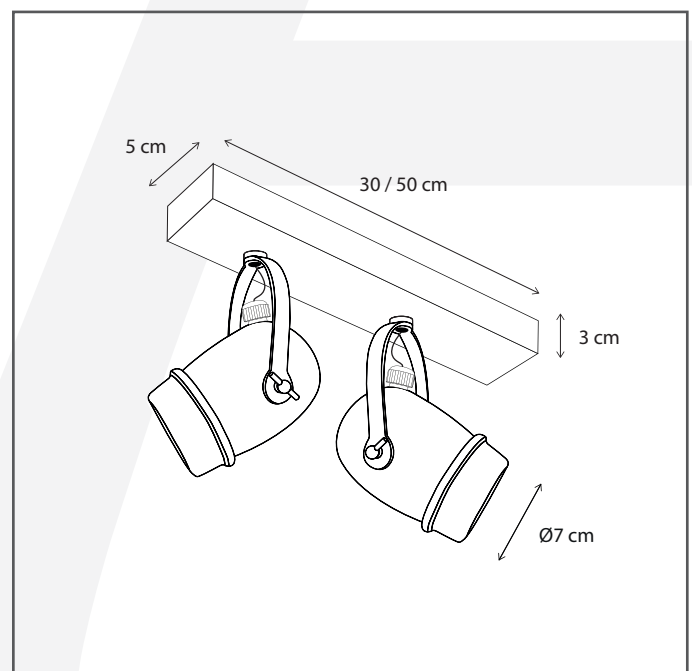

Authentage

Lighting - Verlichting - Eclairage - Beleuchtung
Belgian Design

Micro on profile 50 cm - 3L

MIC003B05

General information

Location:	OUTDOOR
Application:	WALL
Collection:	MICRO
Material:	Frame: Brass
Finish:	Bronze

Dimensions and weight

Length (cm):	50
Width (cm):	-
Height (cm):	10
Depth (cm):	7
Weight (kg):	2,8

Product Specifications

Max. Wattage circuit 1 (W):	3 x 6
Max. Wattage circuit 2 (W):	
Voltage (V):	230
Fitting:	GU10
Driver included:	No
Transformer included:	No
Dali:	Yes, on request
Color Temperature (K):	-
Integrated LED:	-
Lamps included:	No
IP rating (IP):	55
Dimmability remote:	Yes
Dimmability on product:	No