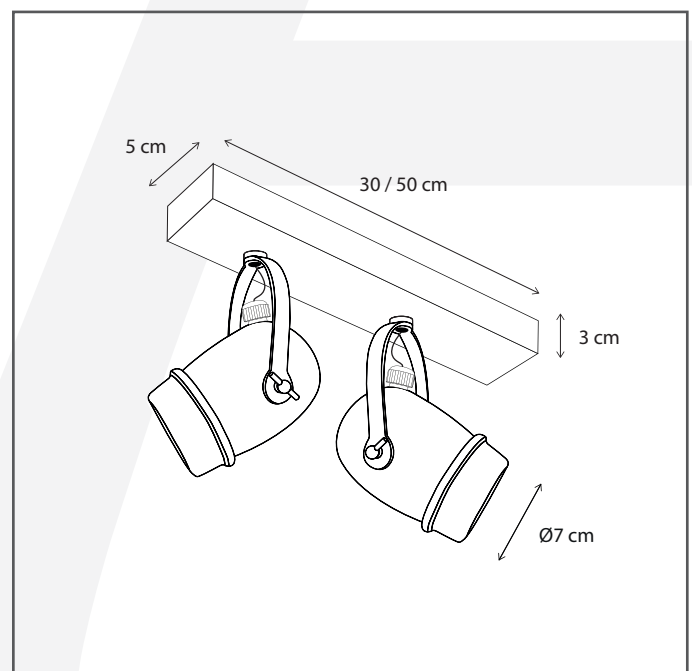

Authentage

Lighting - Verlichting - Eclairage - Beleuchtung
Belgian Design

Micro on profile 30 cm - 2L

MIC002B03

General information

Location:	OUTDOOR
Application:	WALL
Collection:	MICRO
Material:	Frame: Brass
Finish:	Bronze

Dimensions and weight

Length (cm):	30
Width (cm):	-
Height (cm):	10
Depth (cm):	7
Weight (kg):	2,31

Product Specifications

Max. Wattage circuit 1 (W):	2 x 6
Max. Wattage circuit 2 (W):	
Voltage (V):	230
Fitting:	GU10
Driver included:	No
Transformer included:	No
Dali:	Yes, on request
Color Temperature (K):	-
Integrated LED:	-
Lamps included:	No
IP rating (IP):	55
Dimmability remote:	Yes
Dimmability on product:	No