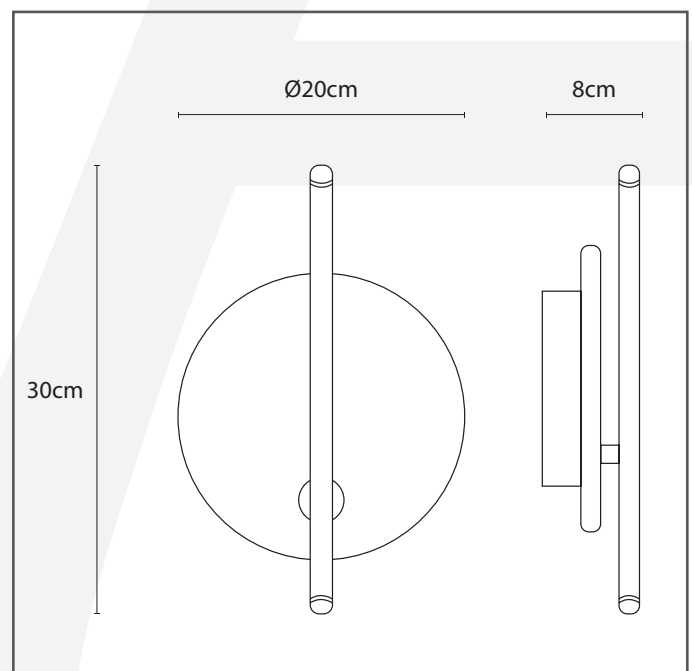

Authentage

Lighting - Verlichting - Eclairage - Beleuchtung
Belgian Design

Alb matisse Wall

MAT420ALB

General information

Location:	INDOOR
Application:	WALL
Collection:	ALB
Material:	Frame: Brass & Alabaster
Finish:	Albaster & Brushed brass

Dimensions and weight

Length (cm):	-
Width (cm):	20
Height (cm):	30
Depth (cm):	8
Weight (kg):	1,4

Product Specifications

Max. Wattage circuit 1 (W):	10
Max. Wattage circuit 2 (W):	
Voltage (V):	230
Fitting:	
Driver included:	Yes
Transformer included:	No
Dali:	Yes, on request
Color Temperature (K):	2700
Integrated LED:	Yes
Lamps included:	-
IP rating (IP):	20
Dimmability remote:	Yes
Dimmability on product:	No