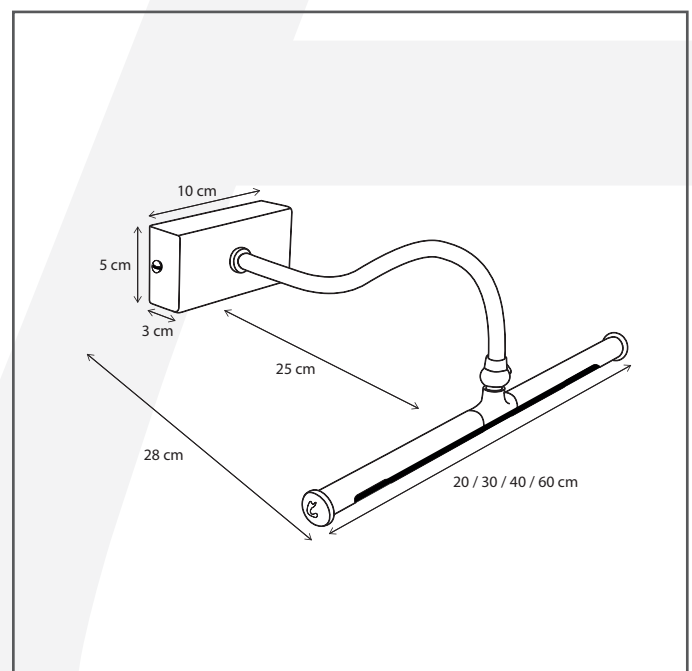

Authentage

Lighting - Verlichting - Eclairage - Beleuchtung
Belgian Design

Matisse rectangular base 2700K - 40 cm

MAT327R40

General information

Location:	INDOOR
Application:	PICTURE LIGHT
Collection:	MATISSE
Material:	Frame: Brass
Finish:	Polished brass

Dimensions and weight

Length (cm):	-
Width (cm):	40
Height (cm):	11
Depth (cm):	25
Weight (kg):	6

Product Specifications

Max. Wattage circuit 1 (W):	4,2
Max. Wattage circuit 2 (W):	
Voltage (V):	230
Fitting:	
Driver included:	Yes
Transformer included:	No
Dali:	No
Color Temperature (K):	2700
Integrated LED:	Yes
Lamps included:	-
IP rating (IP):	20
Dimmability remote:	No
Dimmability on product:	No