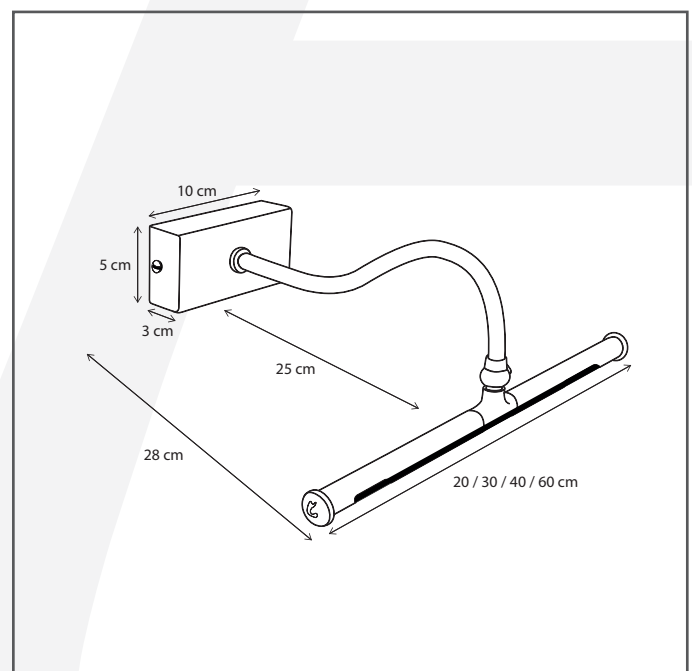

Authentage

Lighting - Verlichting - Eclairage - Beleuchtung
Belgian Design

Matisse rectangular base 2700K - 30 cm

MAT327R30

General information

Location:	INDOOR
Application:	PICTURE LIGHT
Collection:	MATISSE
Material:	Frame: Brass
Finish:	Polished brass

Dimensions and weight

Length (cm):	-
Width (cm):	30
Height (cm):	11
Depth (cm):	25
Weight (kg):	5,2

Product Specifications

Max. Wattage circuit 1 (W):	2,8
Max. Wattage circuit 2 (W):	
Voltage (V):	230
Fitting:	
Driver included:	Yes
Transformer included:	No
Dali:	No
Color Temperature (K):	2700
Integrated LED:	Yes
Lamps included:	-
IP rating (IP):	20
Dimmability remote:	No
Dimmability on product:	No

Matisse rectangular base

For further questions don't hesitate to contact us via info@authentage.be or via 0032(0)3 355 10 40.