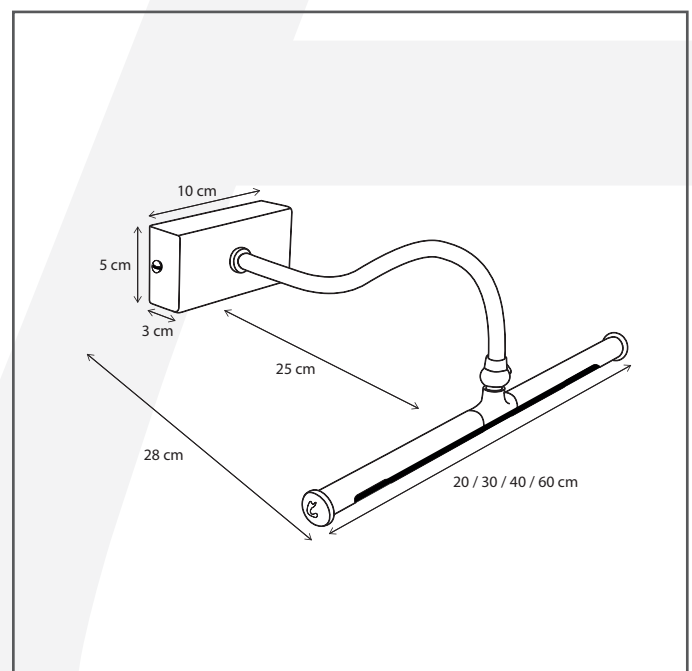

Authentage

Lighting - Verlichting - Eclairage - Beleuchtung
Belgian Design

Matisse rectangular base 2700K - 20 cm

MAT327R20

General information

| | |
|--------------|----------------|
| Location: | INDOOR |
| Application: | PICTURE LIGHT |
| Collection: | MATISSE |
| Material: | Frame: Brass |
| Finish: | Polished brass |

Dimensions and weight

| | |
|--------------|-----|
| Length (cm): | - |
| Width (cm): | 20 |
| Height (cm): | 11 |
| Depth (cm): | 25 |
| Weight (kg): | 3,9 |

Product Specifications

| | |
|-----------------------------|------|
| Max. Wattage circuit 1 (W): | 1,4 |
| Max. Wattage circuit 2 (W): | |
| Voltage (V): | 230 |
| Fitting: | |
| Driver included: | Yes |
| Transformer included: | No |
| Dali: | No |
| Color Temperature (K): | 2700 |
| Integrated LED: | Yes |
| Lamps included: | - |
| IP rating (IP): | 20 |
| Dimmability remote: | No |
| Dimmability on product: | No |