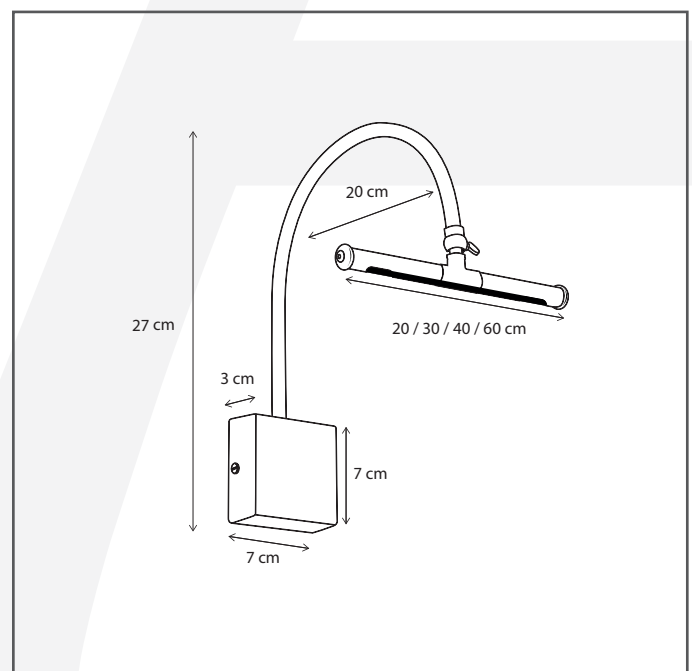

Authentage

Lighting - Verlichting - Eclairage - Beleuchtung
Belgian Design

Matisse invisible base 2700K - 60 cm

MAT327I60

General information

Location:	INDOOR
Application:	PICTURE LIGHT
Collection:	MATISSE
Material:	Frame: Brass
Finish:	Polished brass

Dimensions and weight

Length (cm):	-
Width (cm):	60
Height (cm):	11
Depth (cm):	25
Weight (kg):	7

Product Specifications

Max. Wattage circuit 1 (W):	7
Max. Wattage circuit 2 (W):	
Voltage (V):	230
Fitting:	
Driver included:	Yes
Transformer included:	No
Dali:	No
Color Temperature (K):	2700
Integrated LED:	Yes
Lamps included:	-
IP rating (IP):	20
Dimmability remote:	No
Dimmability on product:	No