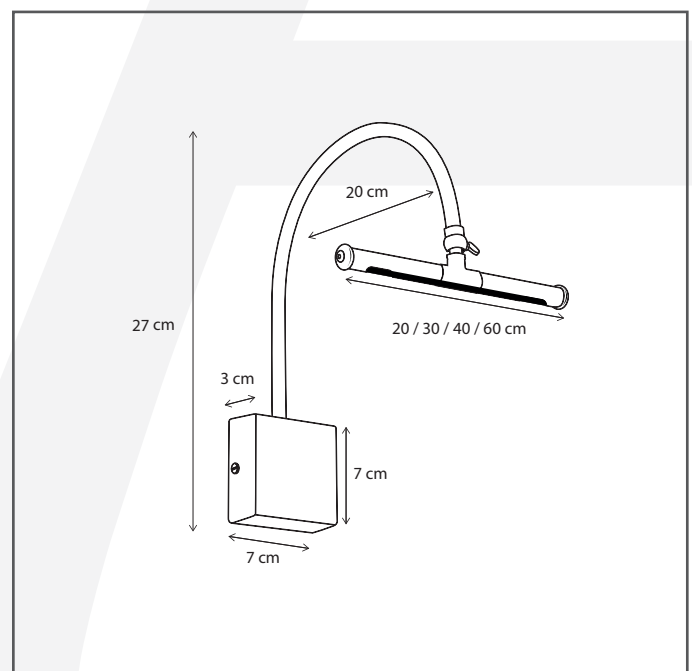

Authentage

Lighting - Verlichting - Eclairage - Beleuchtung
Belgian Design

Matisse invisible base 2700K - 40 cm

MAT327140

General information

Location:	INDOOR
Application:	PICTURE LIGHT
Collection:	MATISSE
Material:	Frame: Brass
Finish:	Polished brass

Dimensions and weight

Length (cm):	-
Width (cm):	40
Height (cm):	11
Depth (cm):	25
Weight (kg):	6,1

Product Specifications

Max. Wattage circuit 1 (W):	4,2
Max. Wattage circuit 2 (W):	
Voltage (V):	230
Fitting:	
Driver included:	Yes
Transformer included:	No
Dali:	No
Color Temperature (K):	2700
Integrated LED:	Yes
Lamps included:	-
IP rating (IP):	20
Dimmability remote:	No
Dimmability on product:	No