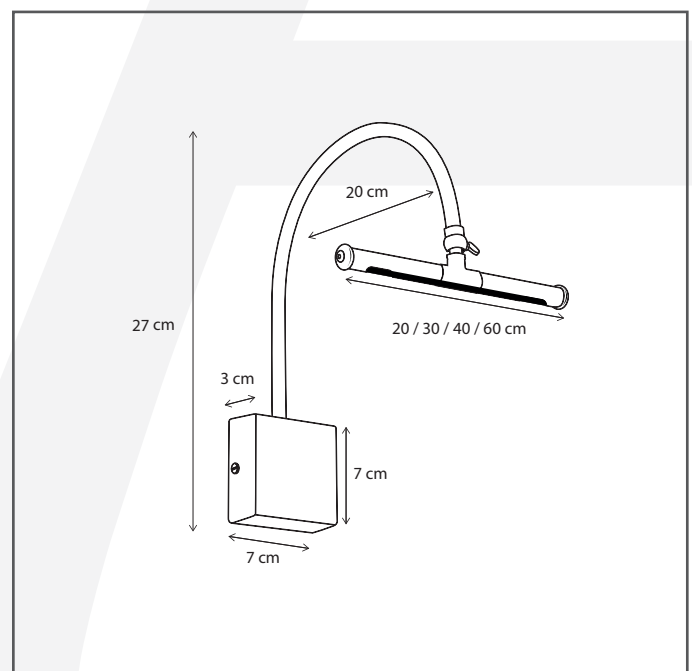

Authentage

Lighting - Verlichting - Eclairage - Beleuchtung
Belgian Design

Matisse invisible base 2700K - 30 cm

MAT327130

General information

Location:	INDOOR
Application:	PICTURE LIGHT
Collection:	MATISSE
Material:	Frame: Brass
Finish:	Polished brass

Dimensions and weight

Length (cm):	-
Width (cm):	30
Height (cm):	11
Depth (cm):	25
Weight (kg):	5

Product Specifications

Max. Wattage circuit 1 (W):	2,8
Max. Wattage circuit 2 (W):	
Voltage (V):	230
Fitting:	
Driver included:	Yes
Transformer included:	No
Dali:	No
Color Temperature (K):	2700
Integrated LED:	Yes
Lamps included:	-
IP rating (IP):	20
Dimmability remote:	No
Dimmability on product:	No